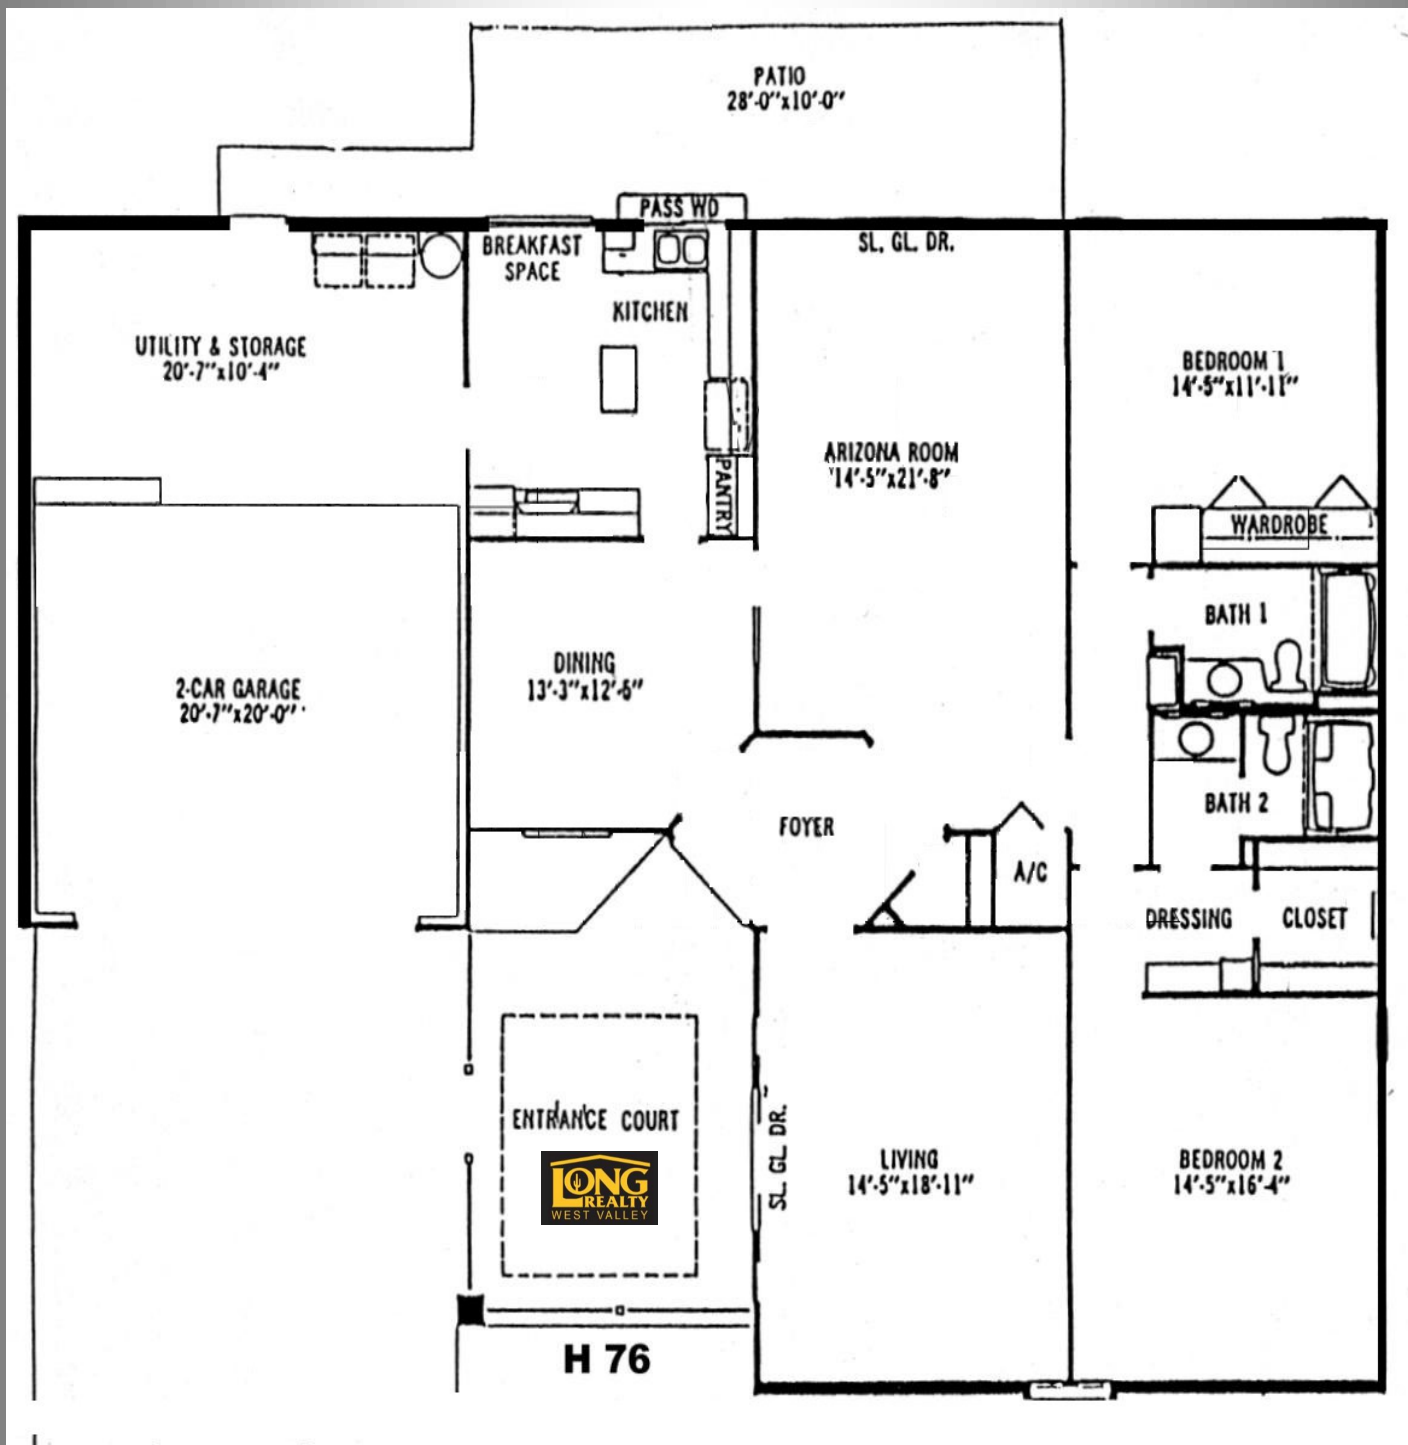

**“Castile” Model in Sun City 1885 sqft. 2BR, 1.75BA, 1973
AKA | Fleur-de-lis | H-76**

Craig Rhodes | Sun City Expert

“Excellence in Client Care”

AZ-Homes-Online.com