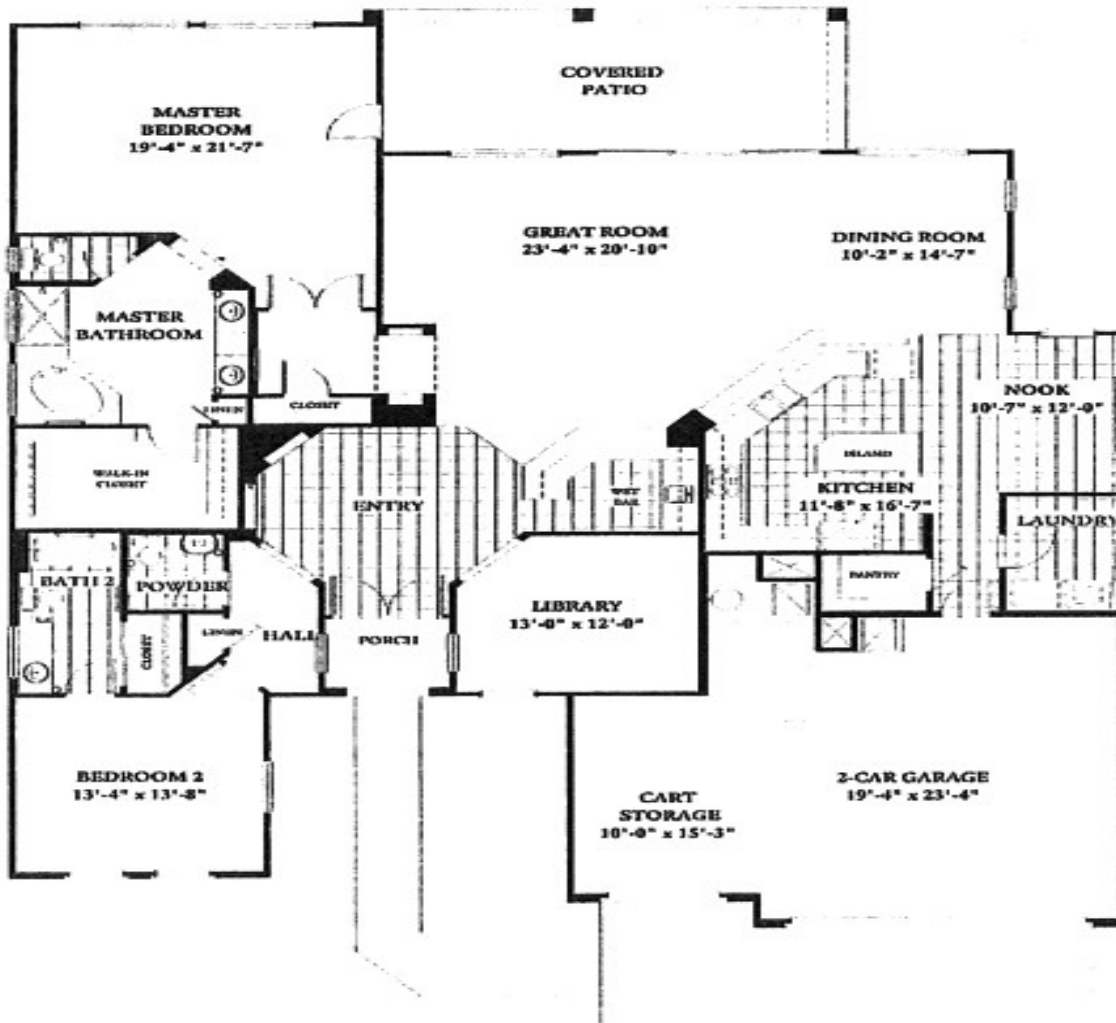

Cambridge in Sun City Grand 2627 sqft. 2BR, 2.5 BA, Lib.

The Cambridge Home Plan - 2,627 sq. ft.

Craig Rhodes | Sun City Grand Expert
Discount Commissions | Full Service

AZ-Homes-Online.com