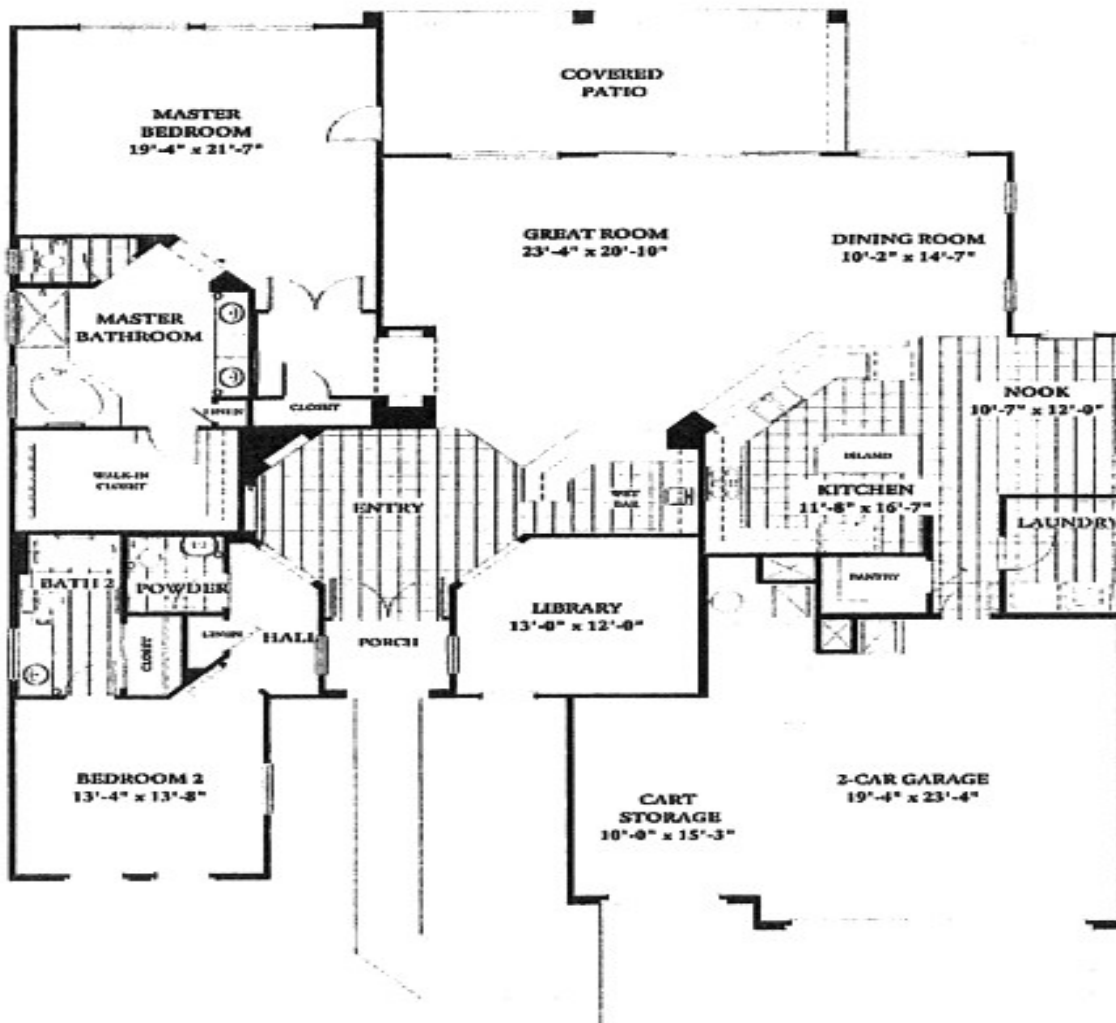

Cambridge in Sun City Grand 2627 sqft. 2BR, 2.5 BA, Lib.

The Cambridge
Home Plan - 2,627 sq. ft.

The Cascade Team
REALESTATE

Craig Rhodes | TCT Real Estate

Discount Commissions | Full Service

AZ-Homes-Online.com