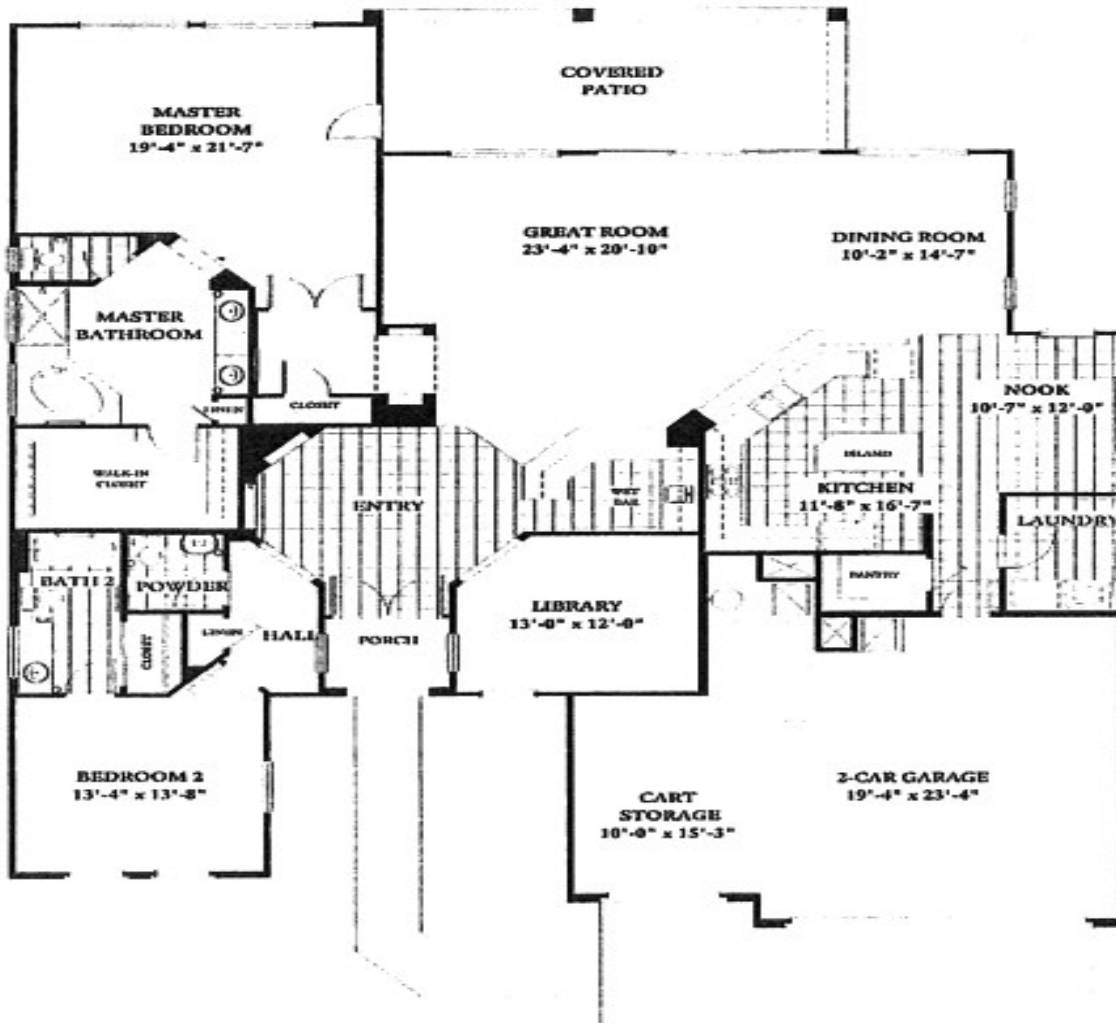

Cambridge in Sun City Grand 2627 sqft. 2BR, 2.5 BA, Lib.

The Cambridge
Home Plan - 2,627 sq. ft.

The Cascade Team
REAL ESTATE

Craig Rhodes~The Cascade Team

"Excellence in Customer Care"

AZ-Homes-Online.com