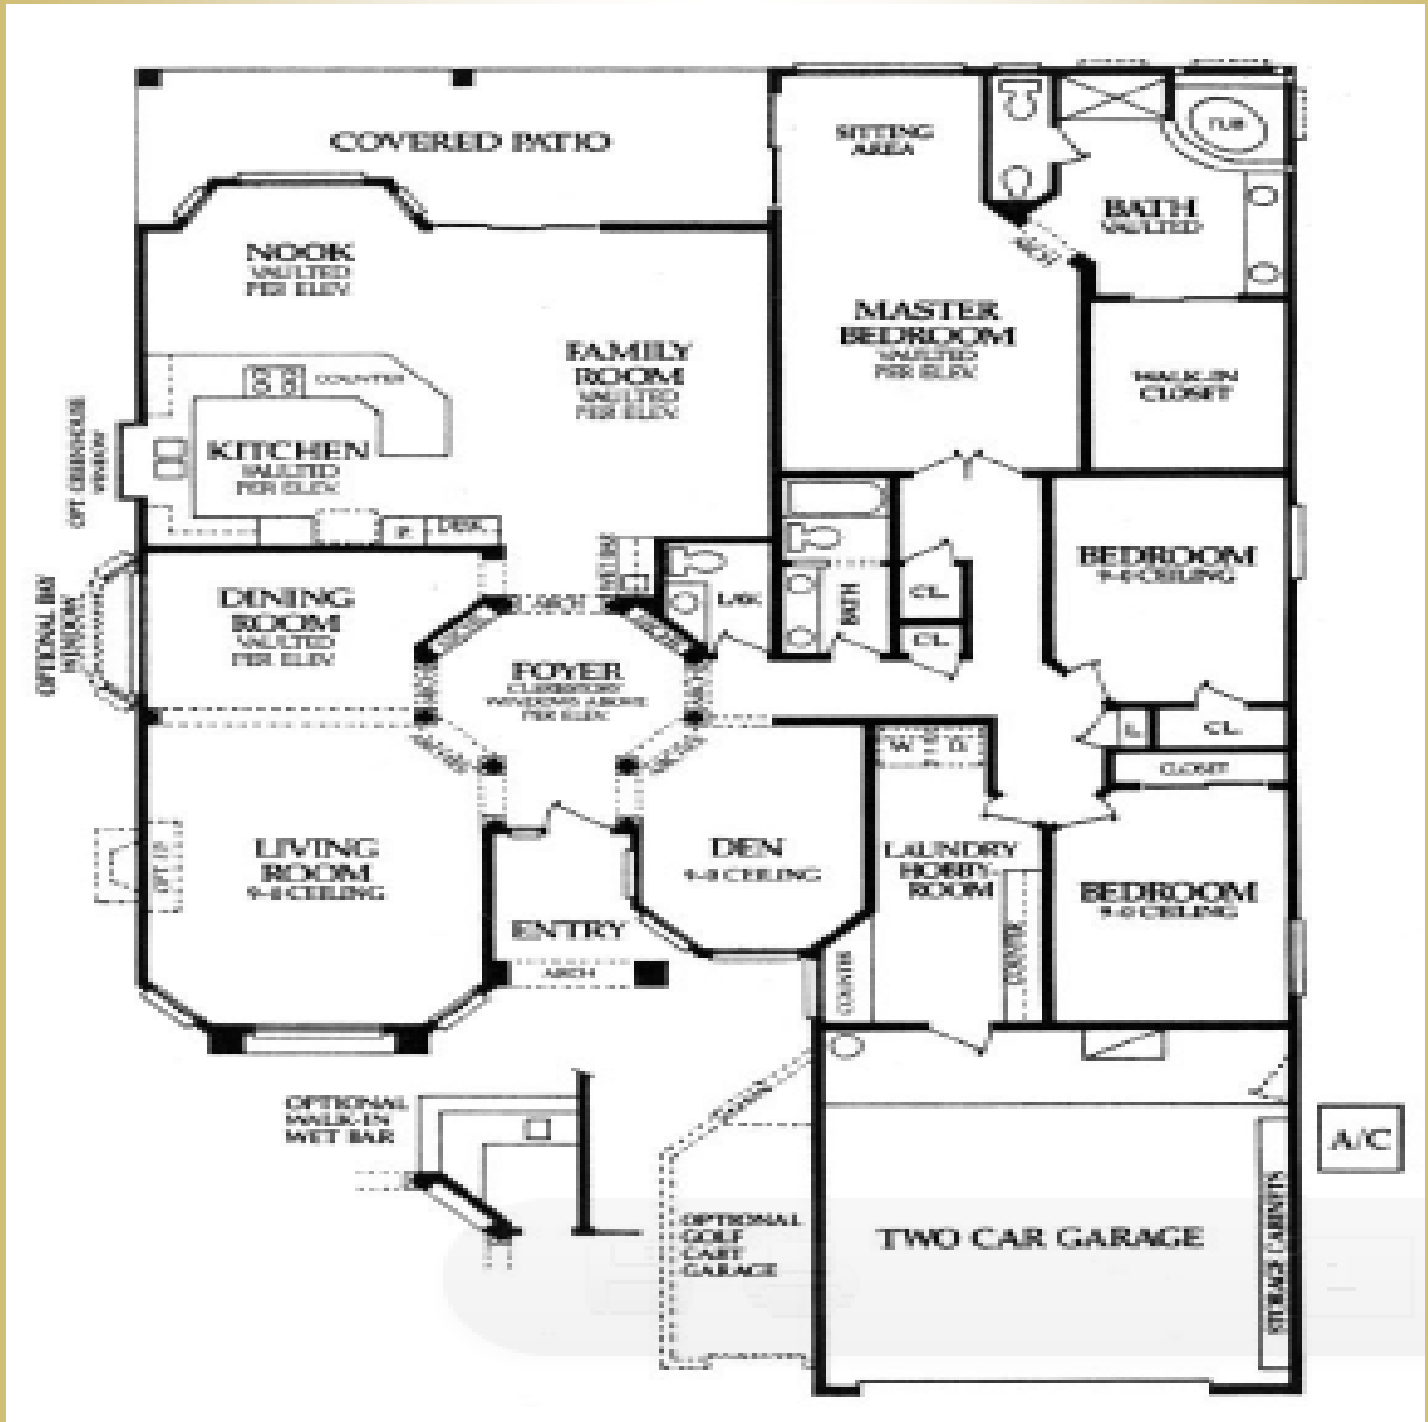

**Cambria 2930~Pebble Creek 2930 sf. 3 BR, 2.5 BA, Den**

**The Cascade Team**  
REAL ESTATE

Craig Rhodes~The Cascade Team

“Excellence in Customer care”

[az-homes-online.com](http://az-homes-online.com)