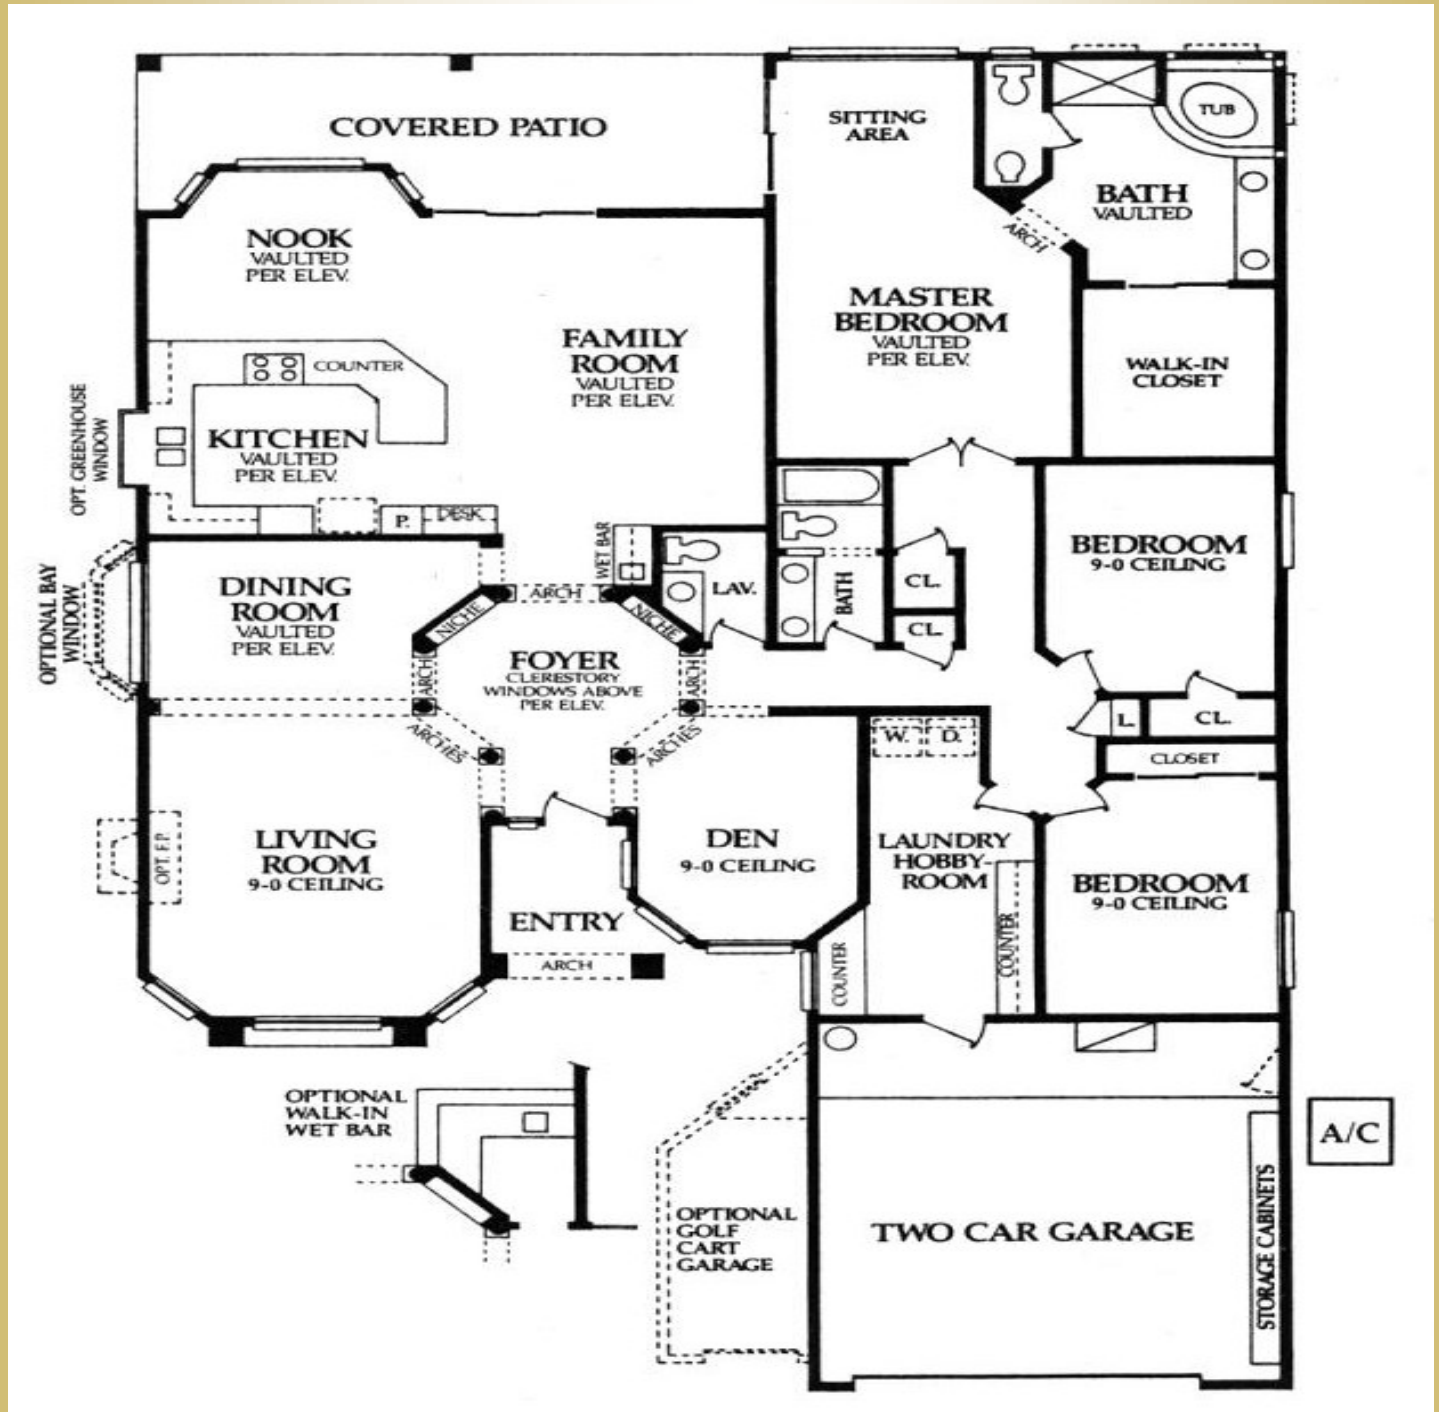

Cambria 2690~Pebble Creek 2690 sf. 3 BR, 2.5 BA, Den

The Cascade Team
REAL ESTATE

Craig Rhodes~The Cascade Team

“Excellence in Customer Care”

az-homes-online.com