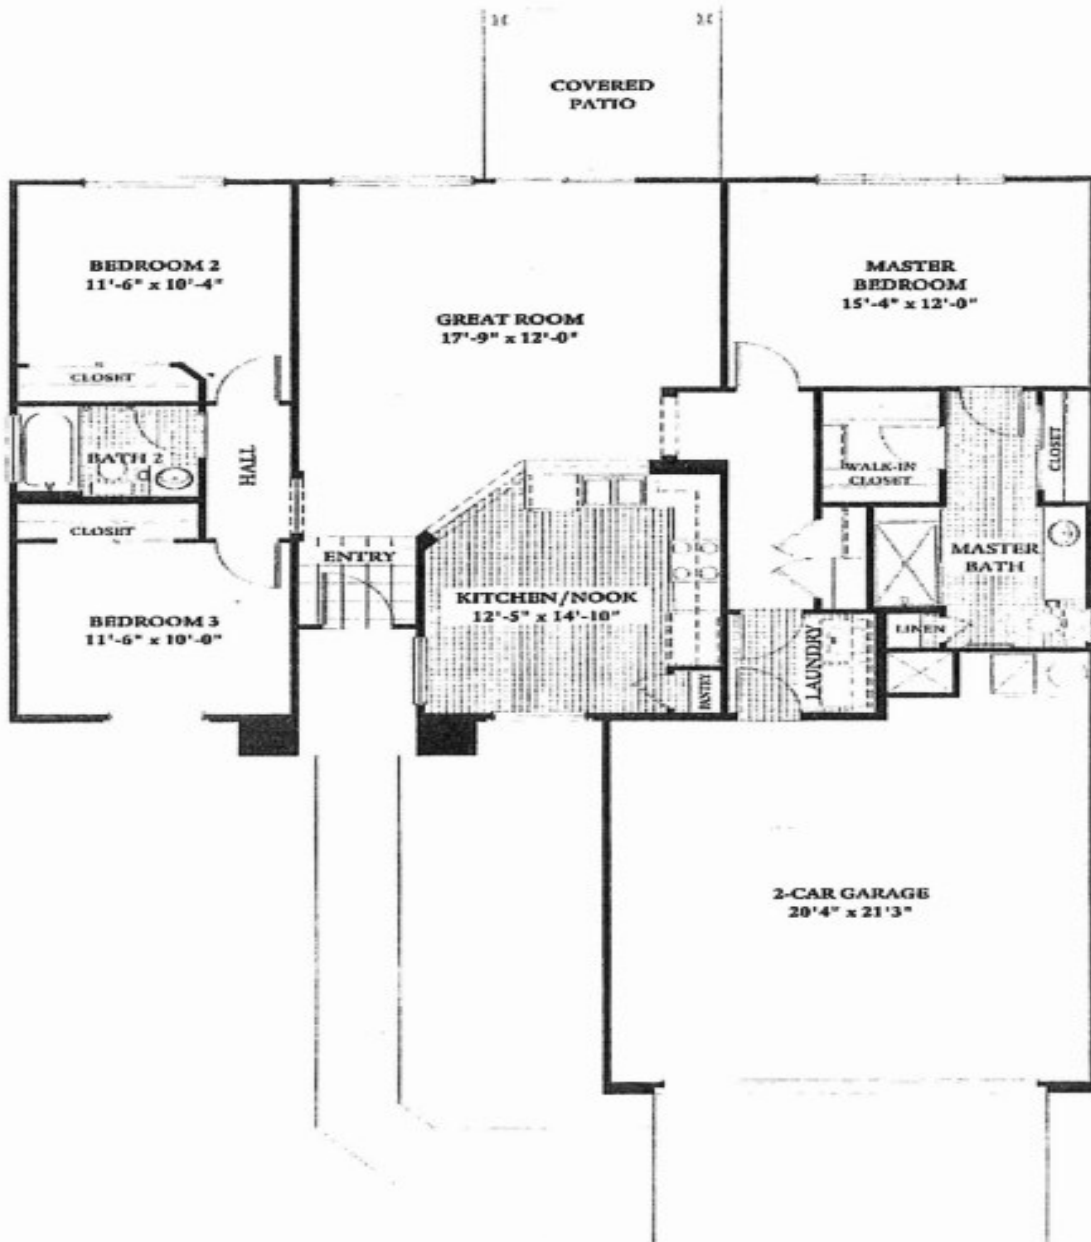

# Cactus Flower~Sun City Grand 1409sf. 3BR Split, 1.75BA

## The Cactus Flower Home Plan - 1,409 sq. ft.

**The Cascade Team**  
REALESTATE

Craig Rhodes~The Cascade Team

"Excellence in Customer Care"

[AZ-Homes-Online.com](http://AZ-Homes-Online.com)