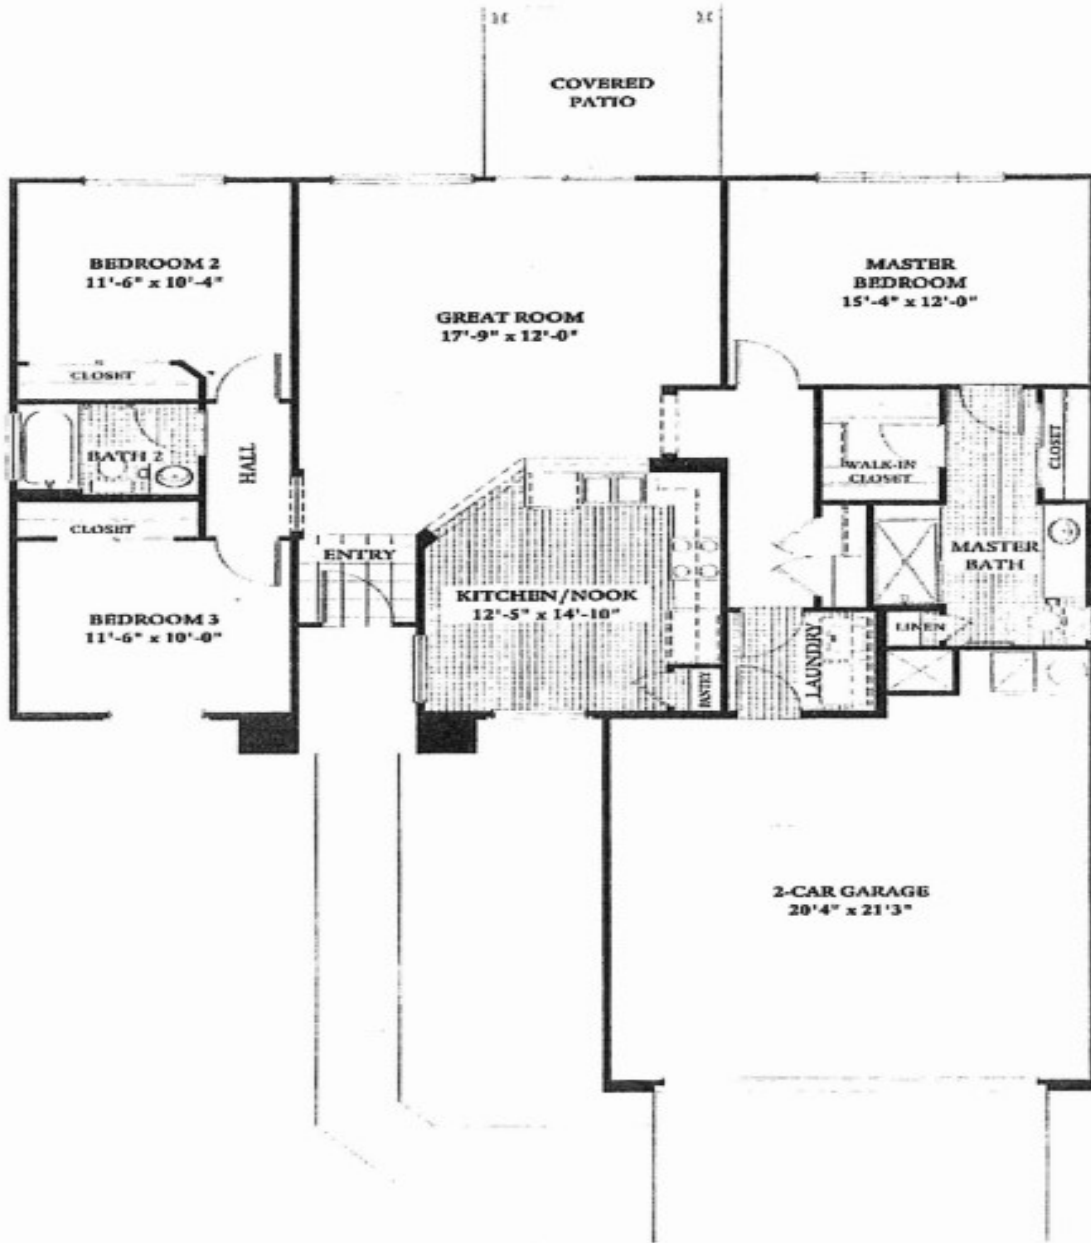

Cactus Flower~Sun City Grand 1409sf. 3BR Split, 1.75BA

The Cactus Flower Home Plan - 1,409 sq. ft.

Craig Rhodes | Sun City Grand Expert

"Excellence in Customer Care"

AZ-Homes-Online.com