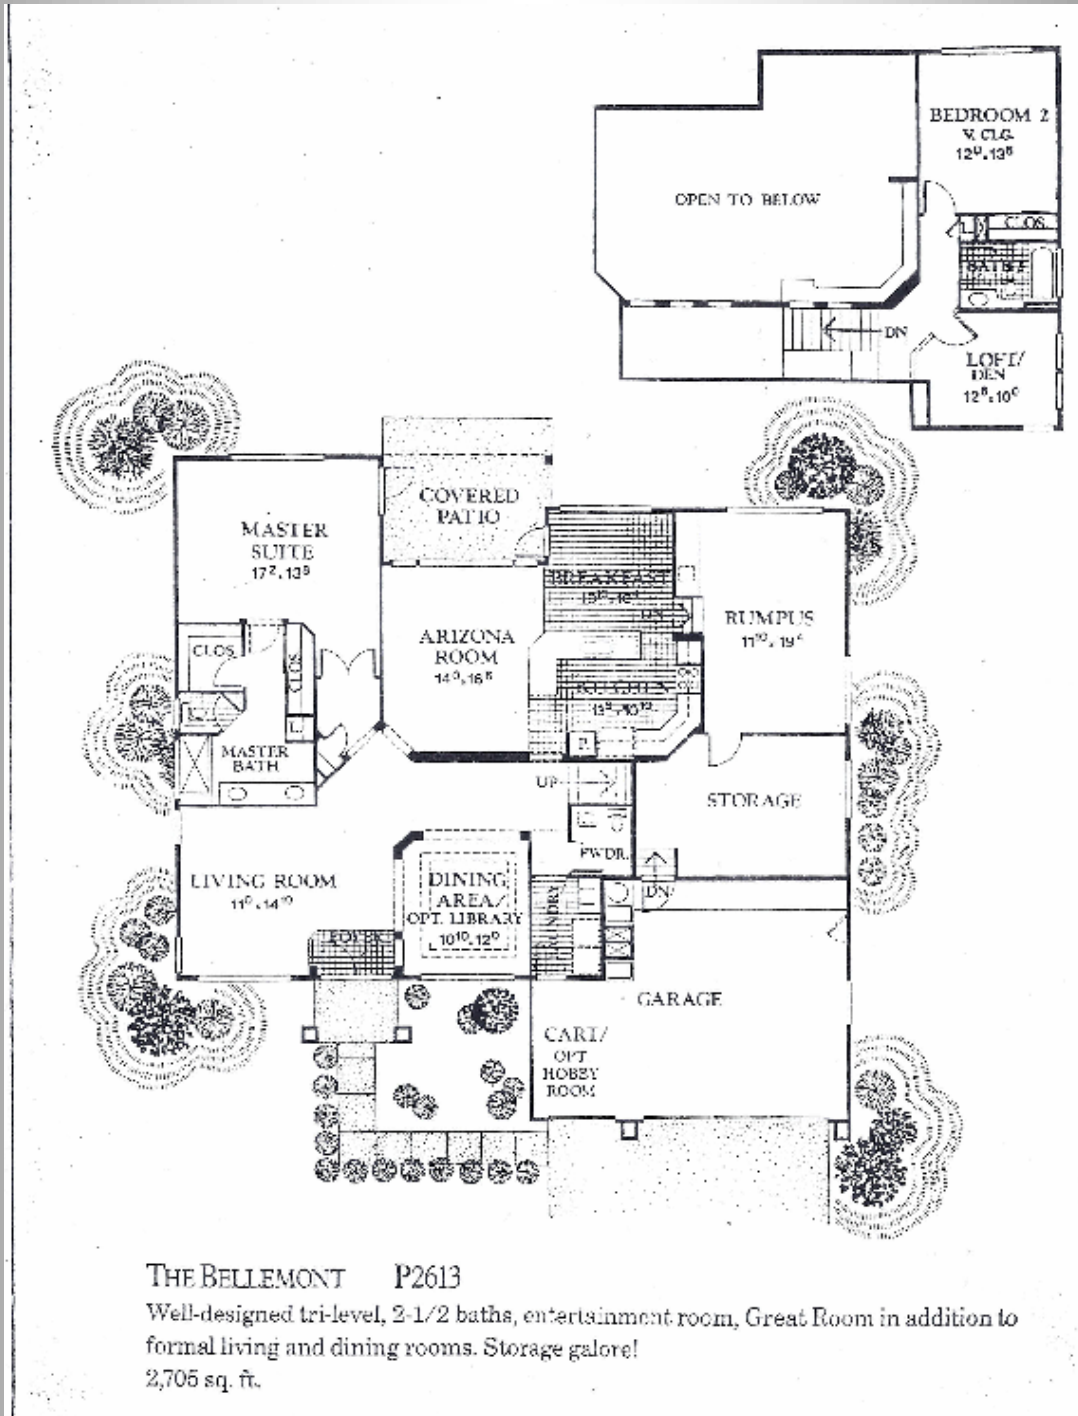

Bellemont in Sun City West 2705 sqft. Split 2BR, 2.25BA
Tri-level design

The Cascade Team
REAL ESTATE

Craig Rhodes~The Cascade Team

"Excellence in Customer Care"

AZ-Homes-Online.com