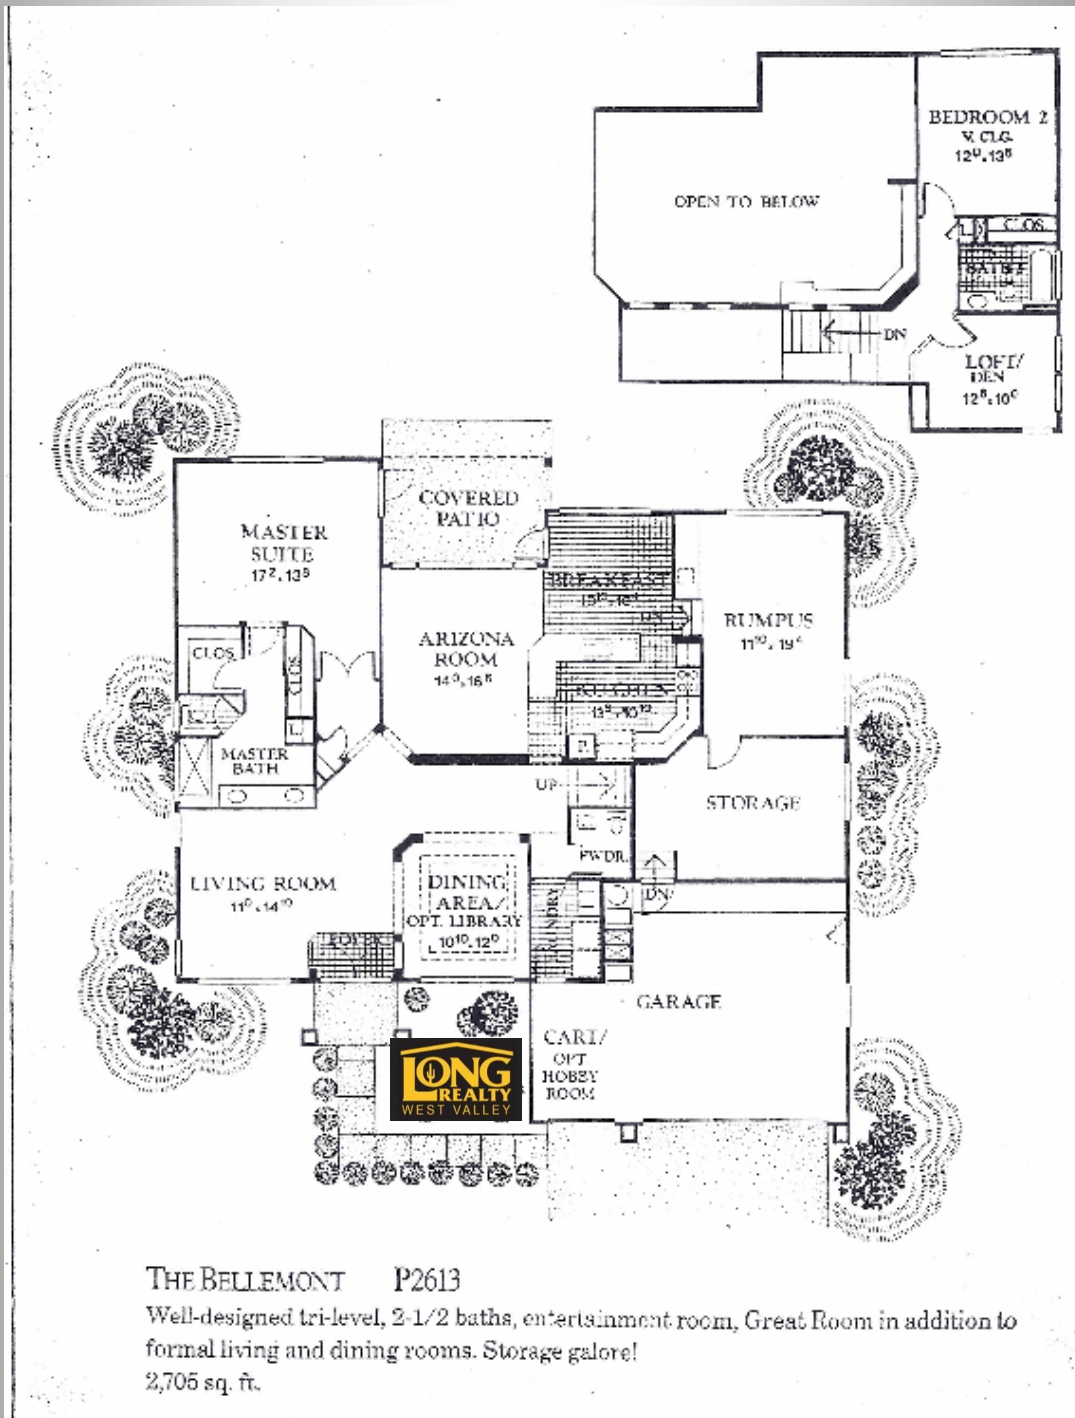

Bellemont in Sun City West 2705 sqft. Split 2BR, 2.25BA
Tri-level design

Craig Rhodes | Sun City West Expert

“Excellence in Client Care”

AZ-Homes-Online.com