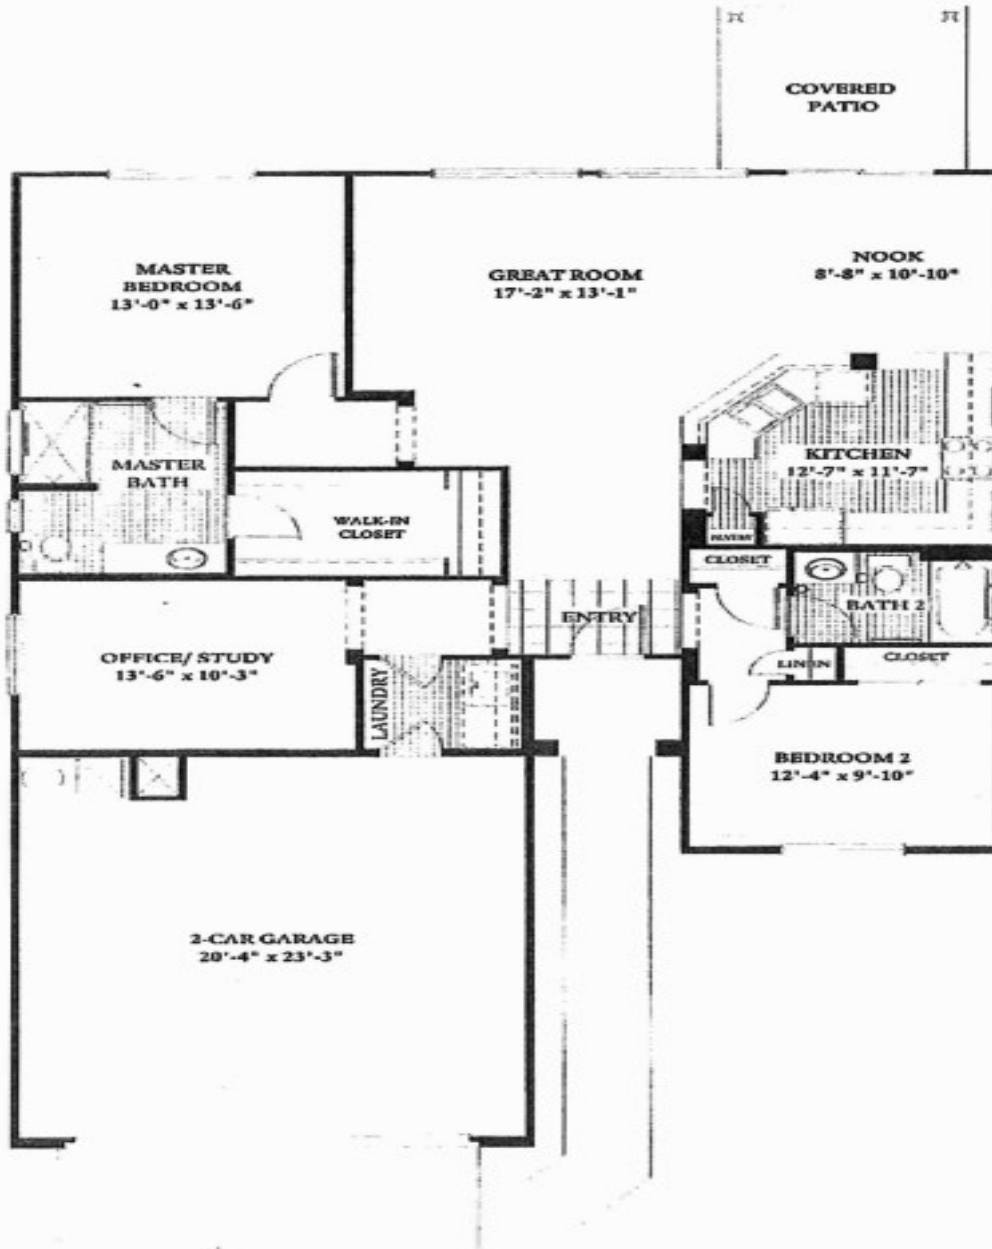

Azalea~Sun City Grand 1482sf. 2BR Split, 1.75BA, Office

The Azalea
Home Plan - 1,482 sq. ft.

The Cascade Team
REALESTATE

Craig Rhodes~The Cascade Team

"Excellence in Customer Care"

AZ-Homes-Online.com