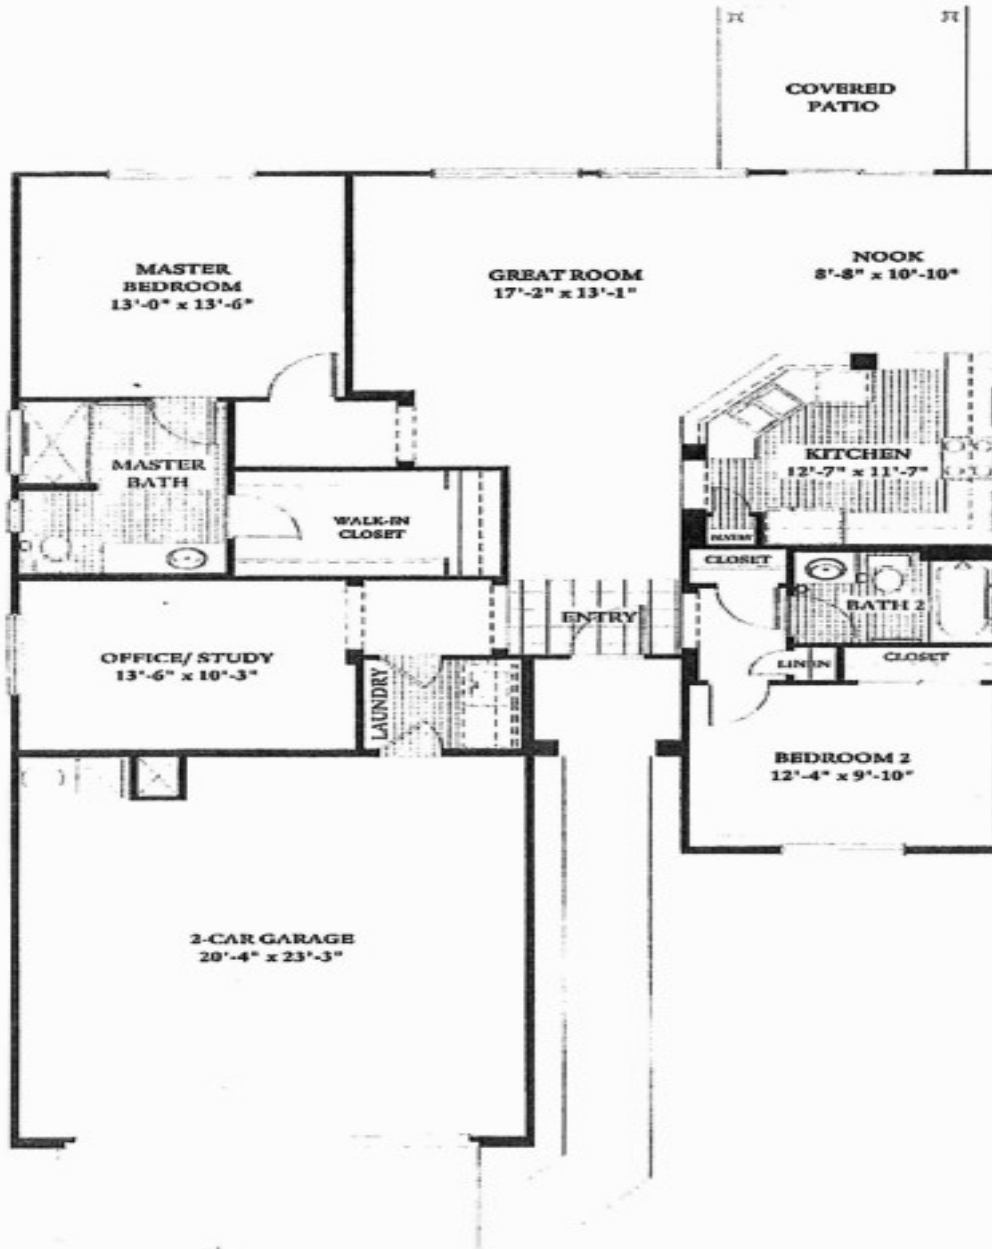

Azalea~Sun City Grand 1482sf. 2BR Split, 1.75BA, Office

The Azalea
Home Plan - 1,482 sq. ft.

Craig Rhodes | Sun City Grand Expert
Discount Commissions | Full Service

AZ-Homes-Online.com