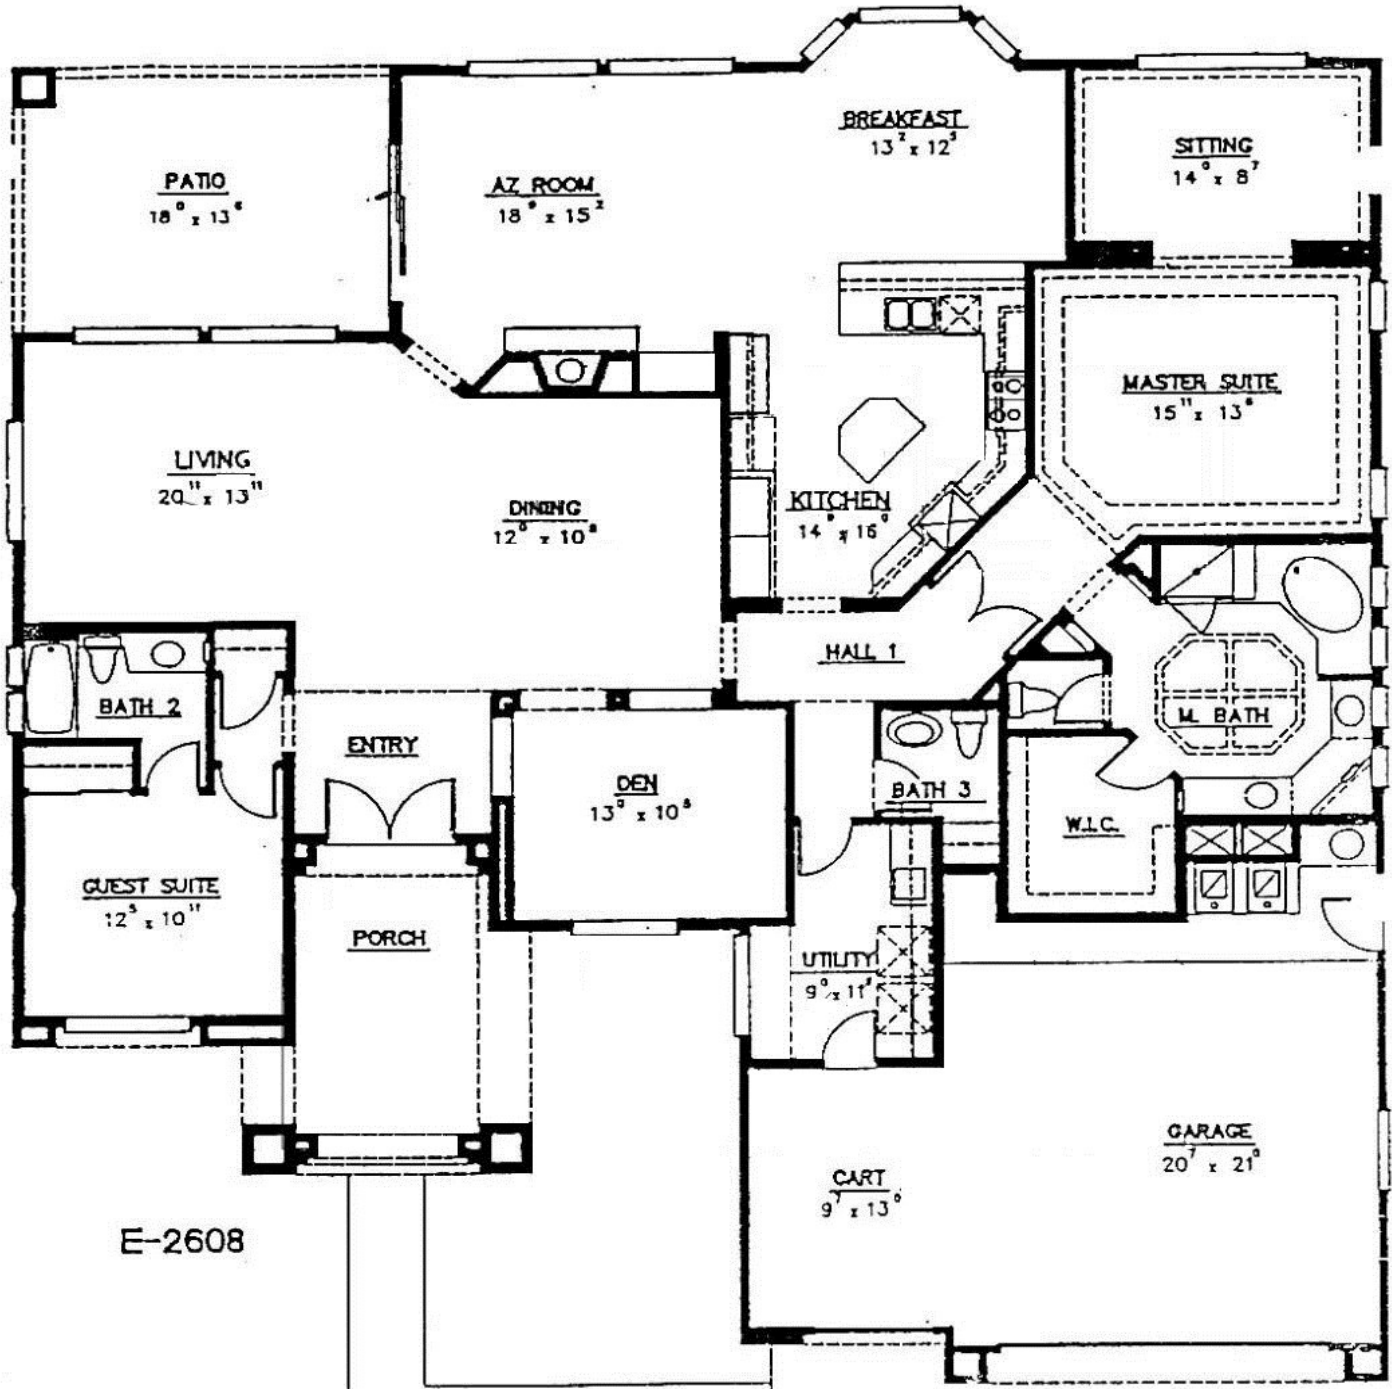

The "Avondale" in Sun City W. 2656 sqft Split 2BR, 2.5BA 1994

The Cascade Team
REAL ESTATE

Craig Rhodes~The Cascade Team

"Excellence in Customer Care"

AZ-Homes-Online.com