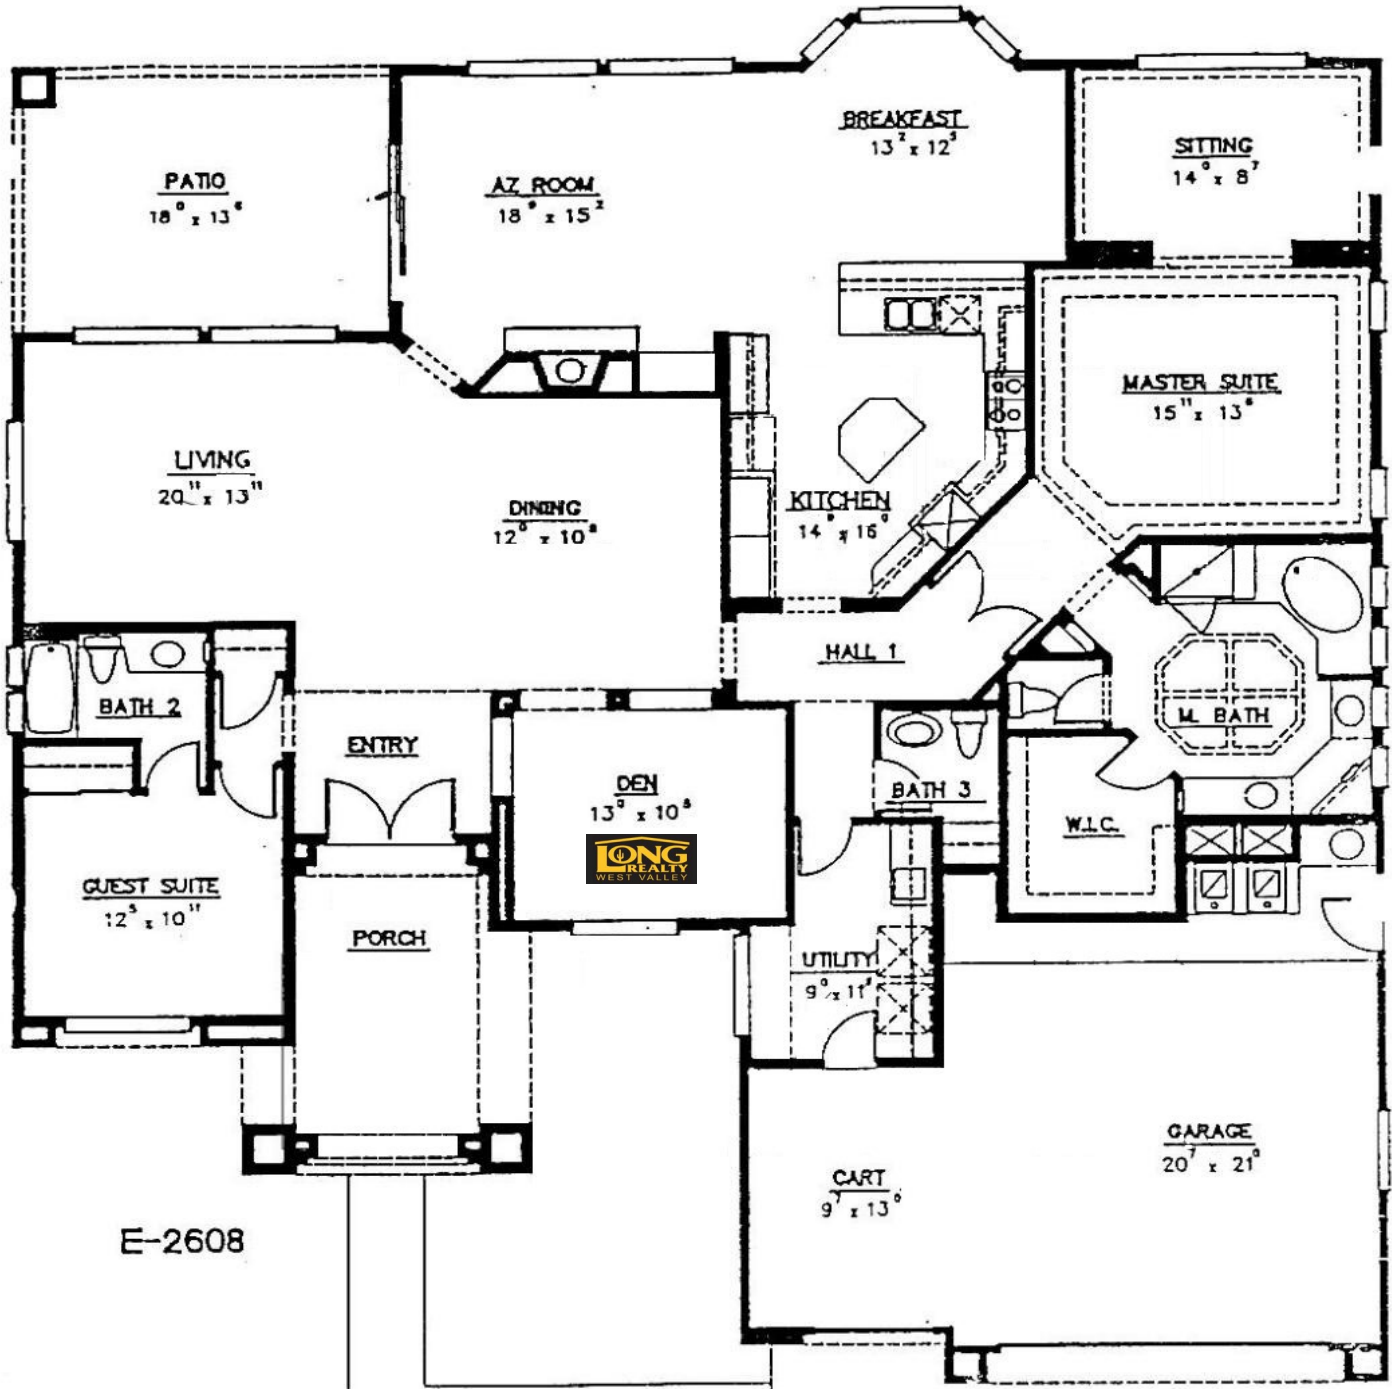

The "Avondale" in Sun City W. 2656 sqft Split 2BR, 2.5BA 1994

E-2608

Craig Rhodes | Sun City West Expert

"Excellence in Customer Care"

AZ-Homes-Online.com