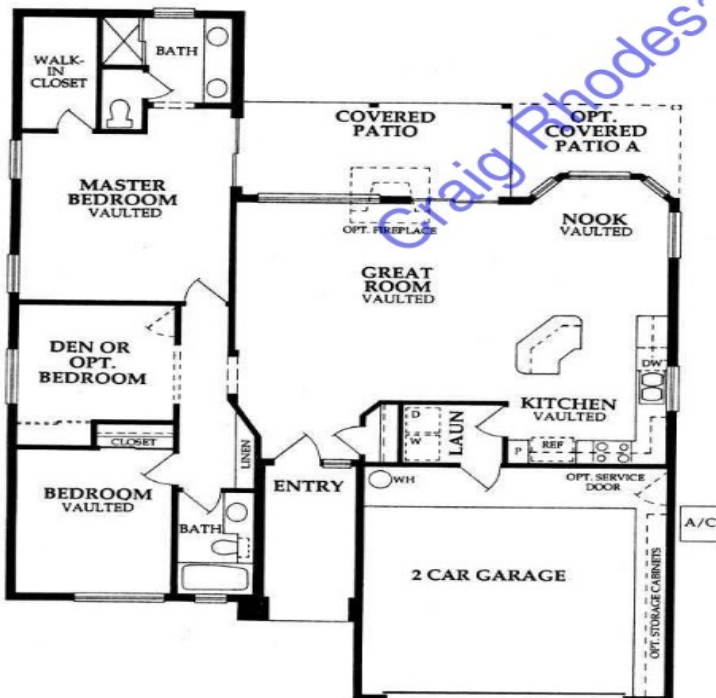

Augusta 1430~Pebble Creek 1432 sf. 2 BR, 1.75 BA, Den

Casita Series

Elevation-A

## The Augusta - Plan 1430

2 Bedrooms, Den (Optional 3rd Bedroom), 2 Baths,  
1432 Livable Sq. Ft.

Elevation-B

Elevation-C

The Rhodes Team  
"Excellence in Customer Care"

AZ-Homes-Online.com