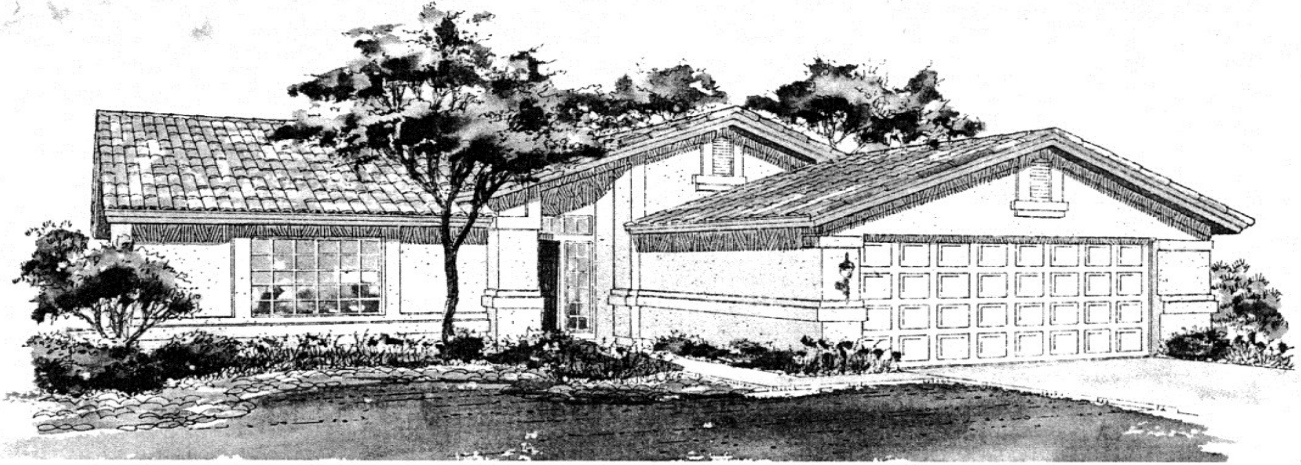

"Augusta" 1280 ~Pebble Creek 1280 sqft. 2 BR, 2 BA

Casita Series

Elevation-A

The Augusta - Plan 1280

1 Bedroom, Den (Optional 2nd Bedroom), 2 Baths,
1280 Livable Sq. Ft.

Elevation-B

Elevation-C

The Cascade Team
REAL ESTATE