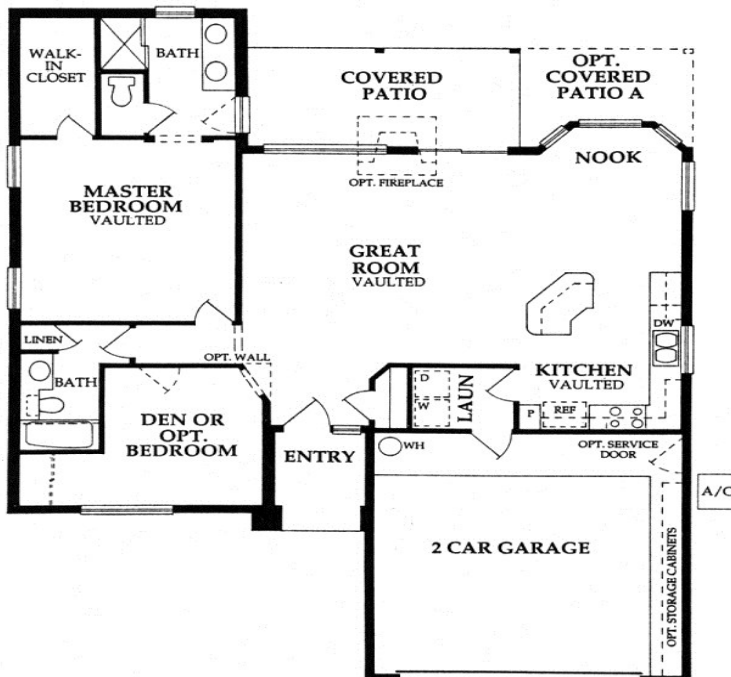

"Augusta" 1280 ~Pebble Creek 1280 sqft. 2 BR, 2 BA

Casita Series

Elevation-A

The Augusta - Plan 1280

1 Bedroom, Den (Optional 2nd Bedroom), 2 Baths,
1280 Livable Sq. Ft.

Elevation-B

Elevation-C

The Cascade Team
REAL ESTATE