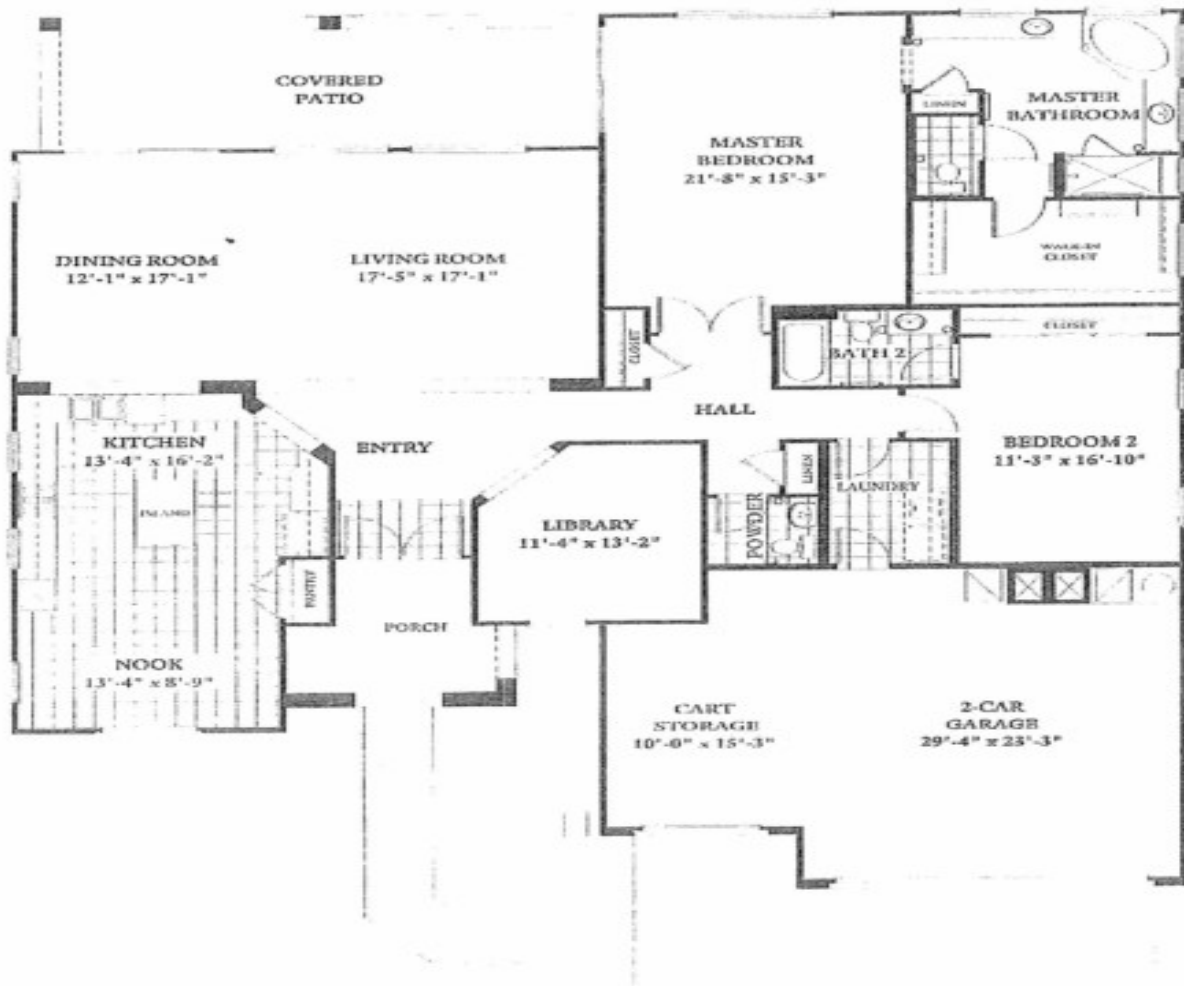

# The Ashbury in Sun City Grand 2439 sqft. 2BR,2.5BA, Lib.

## The Ashbury Home Plan - 2,439 sq. ft.

Craig Rhodes | TCT Real Estate  
Discount Commissions | Buyer Rebates

[AZ-Homes-Online.com](http://AZ-Homes-Online.com)

**FOR SALE**  
**TCT**  
The Cascade Team  
Real Estate  
**CRAIG RHODES**  
623.236.6797