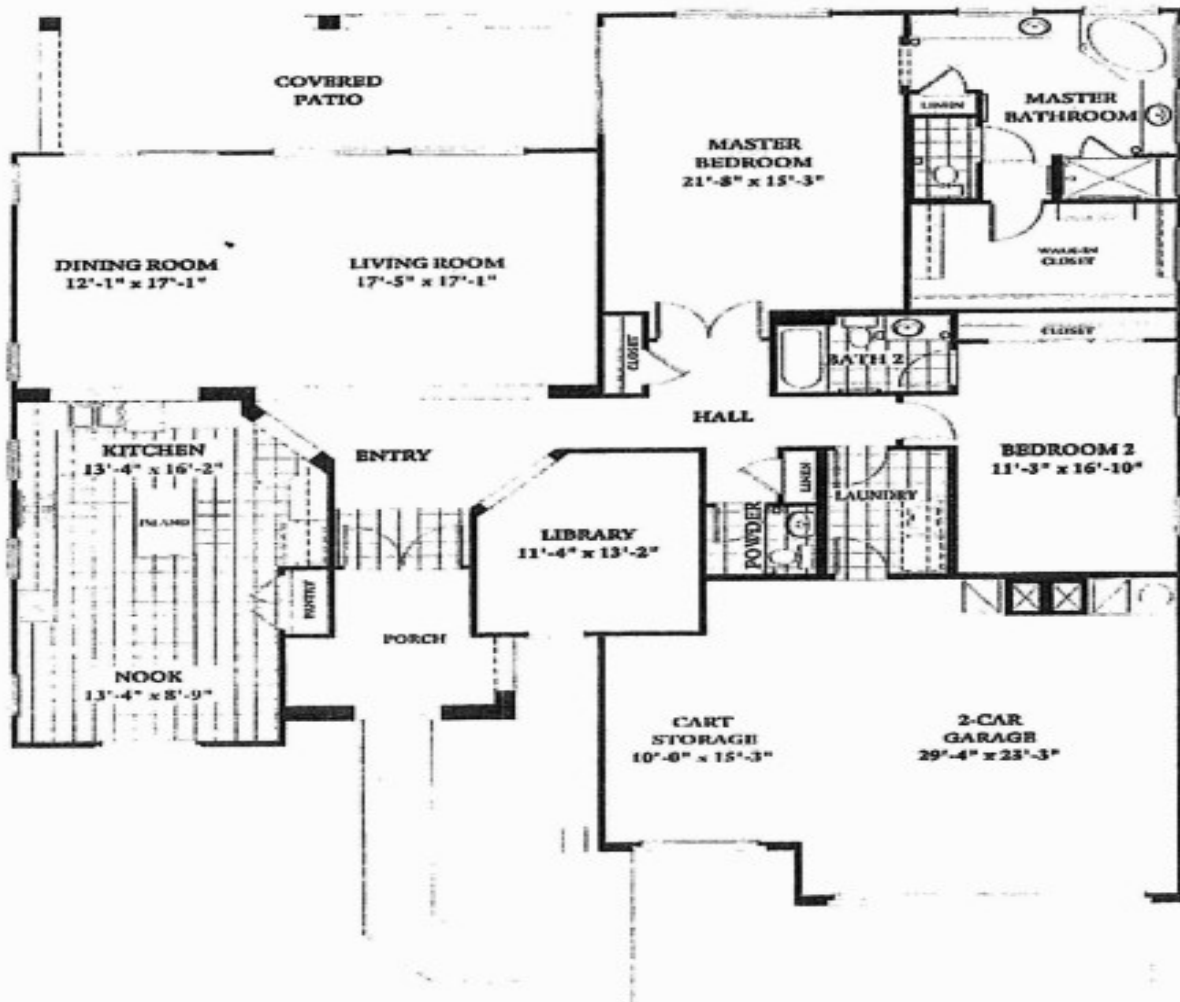

**The Ashbury in Sun City Grand 2439 sqft. 2BR,2.5BA, Lib.**

**The Ashbury**  
Home Plan - 2,439 sq. ft.

Craig Rhodes | Sun City Grand Expert

“Excellence in Customer Care”

[AZ-Homes-Online.com](http://AZ-Homes-Online.com)