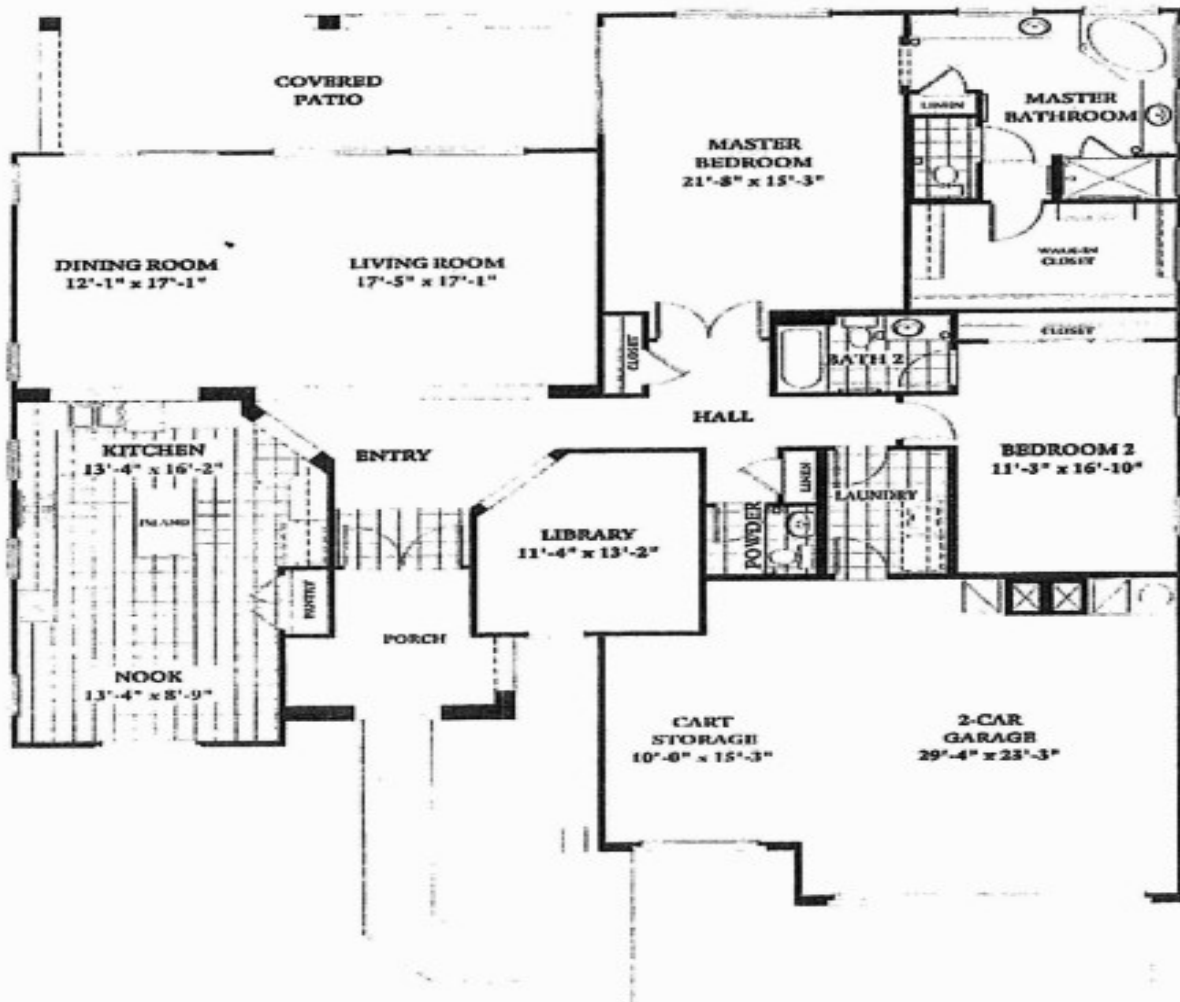

# The Ashbury in Sun City Grand 2439 sqft. 2BR,2.5BA, Lib.

## The Ashbury Home Plan - 2,439 sq. ft.

Craig Rhodes | Sun City Grand Expert

"Excellence in Customer Care"

[AZ-Homes-Online.com](http://AZ-Homes-Online.com)