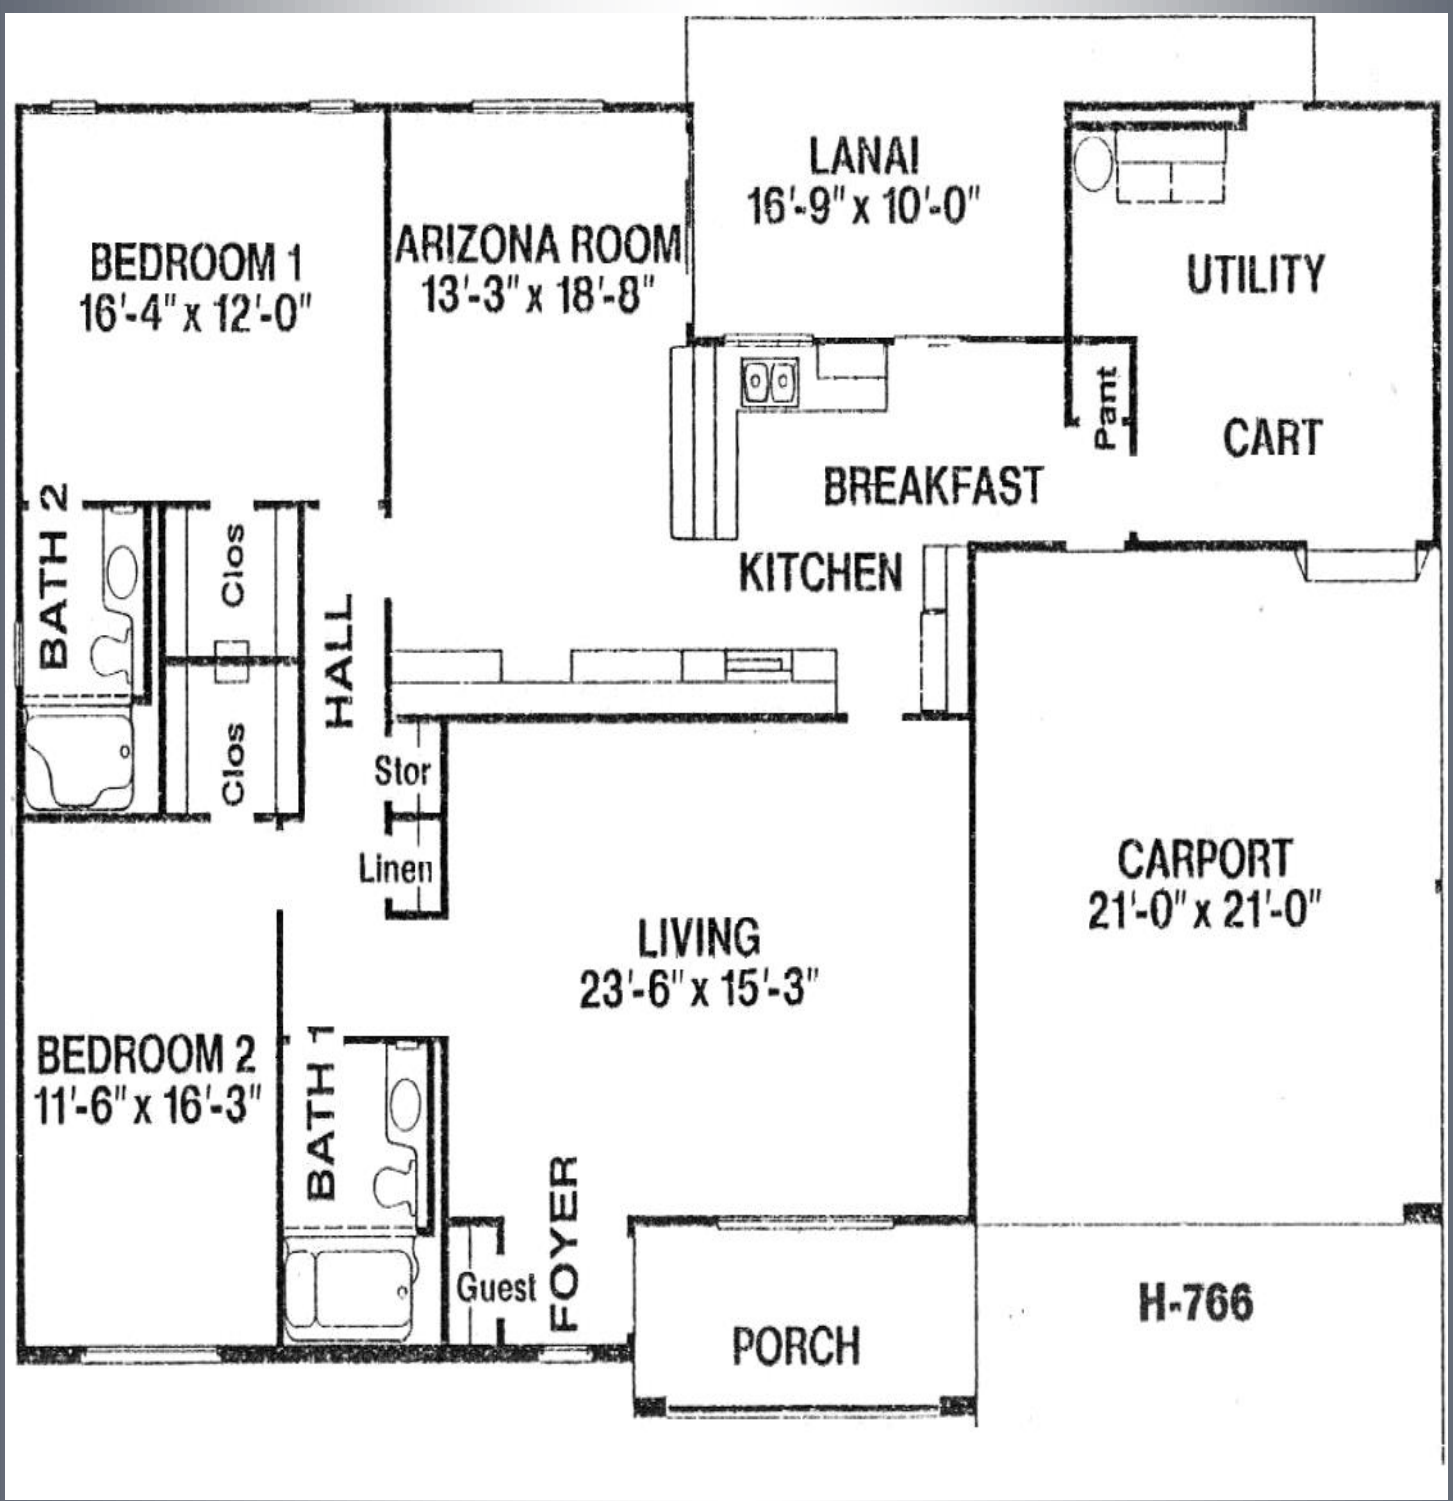

The "Annapolis" in S.C. & SCW 1810 sqft. 2BR, 2BA 1977-79

The Cascade Team
REALESTATE

Craig Rhodes~The Cascade Team
"Excellence in Customer Care"
AZ-Homes-Online.com