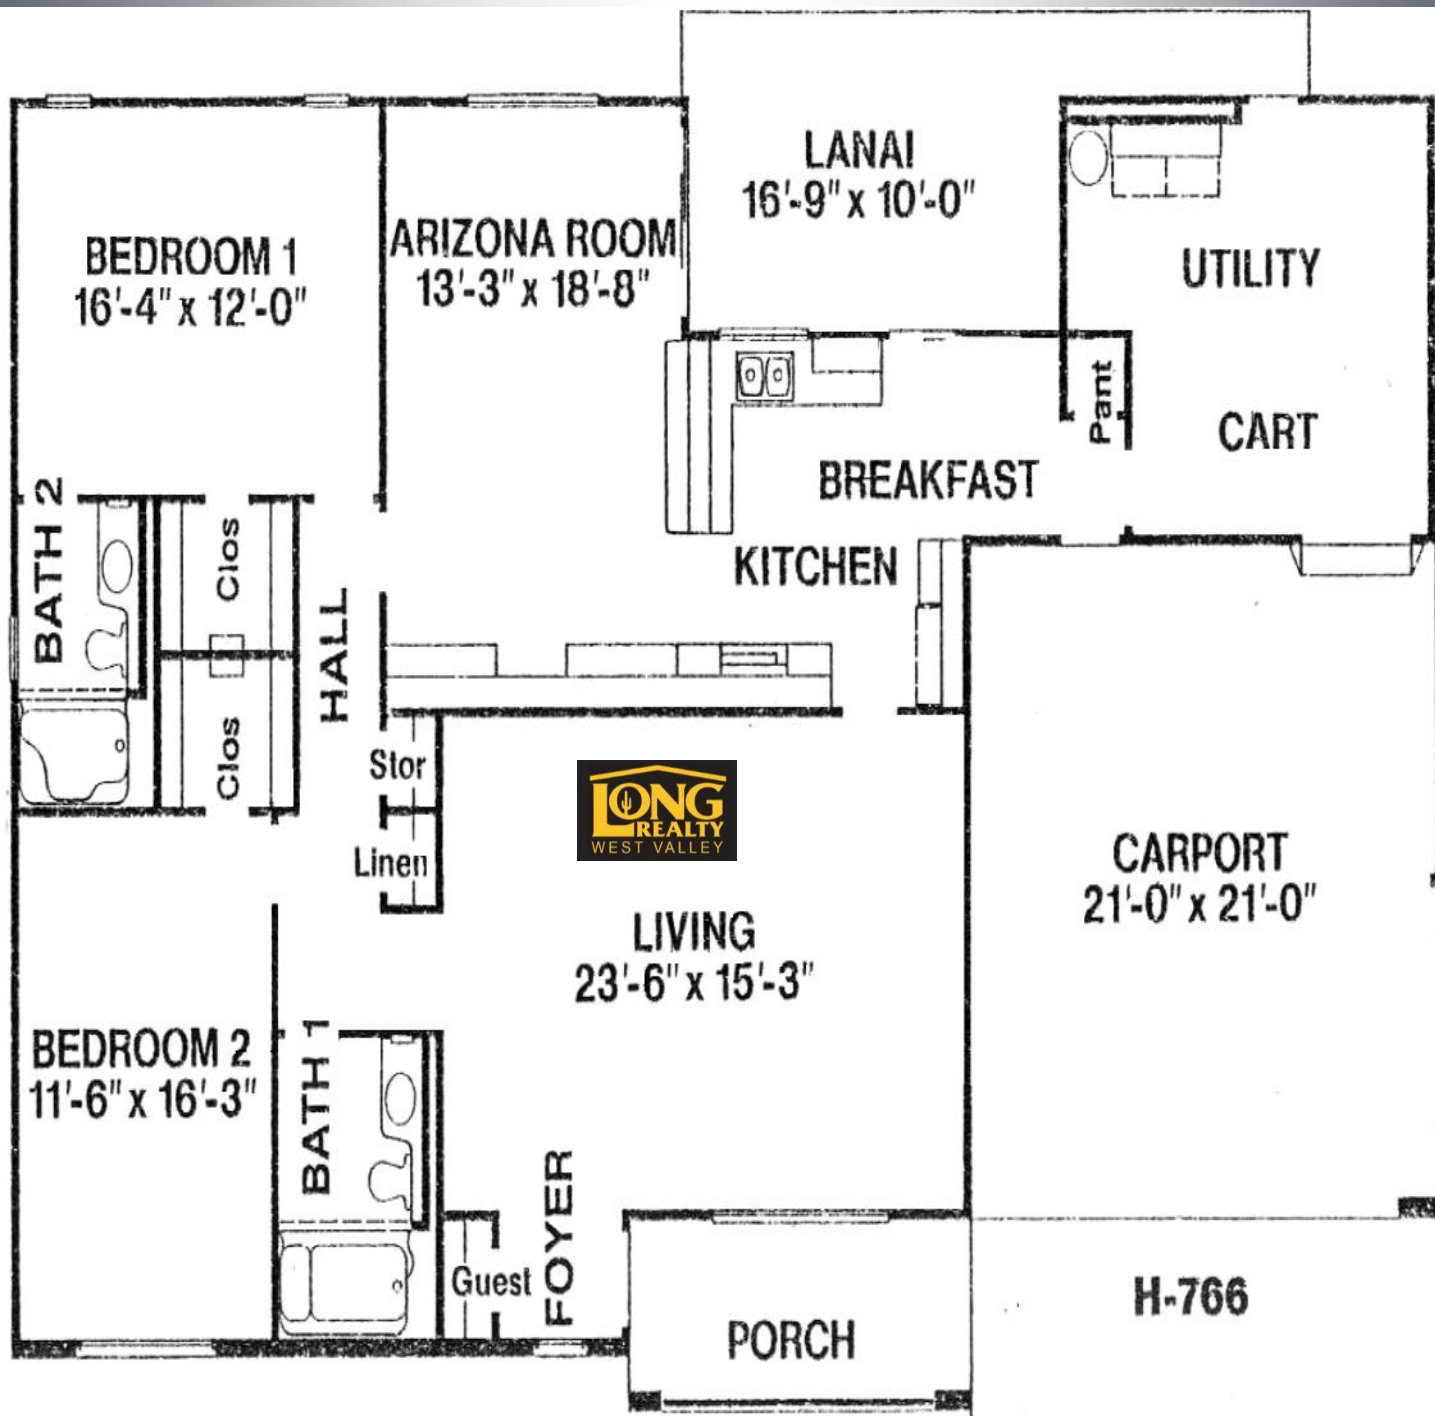

“Annapolis” in S.C. & SCW 1810 sqft. 2BR, 2BA,1977-79

Craig Rhodes | Sun City West Expert

“Excellence in Client Care”

AZ-Homes-Online.com