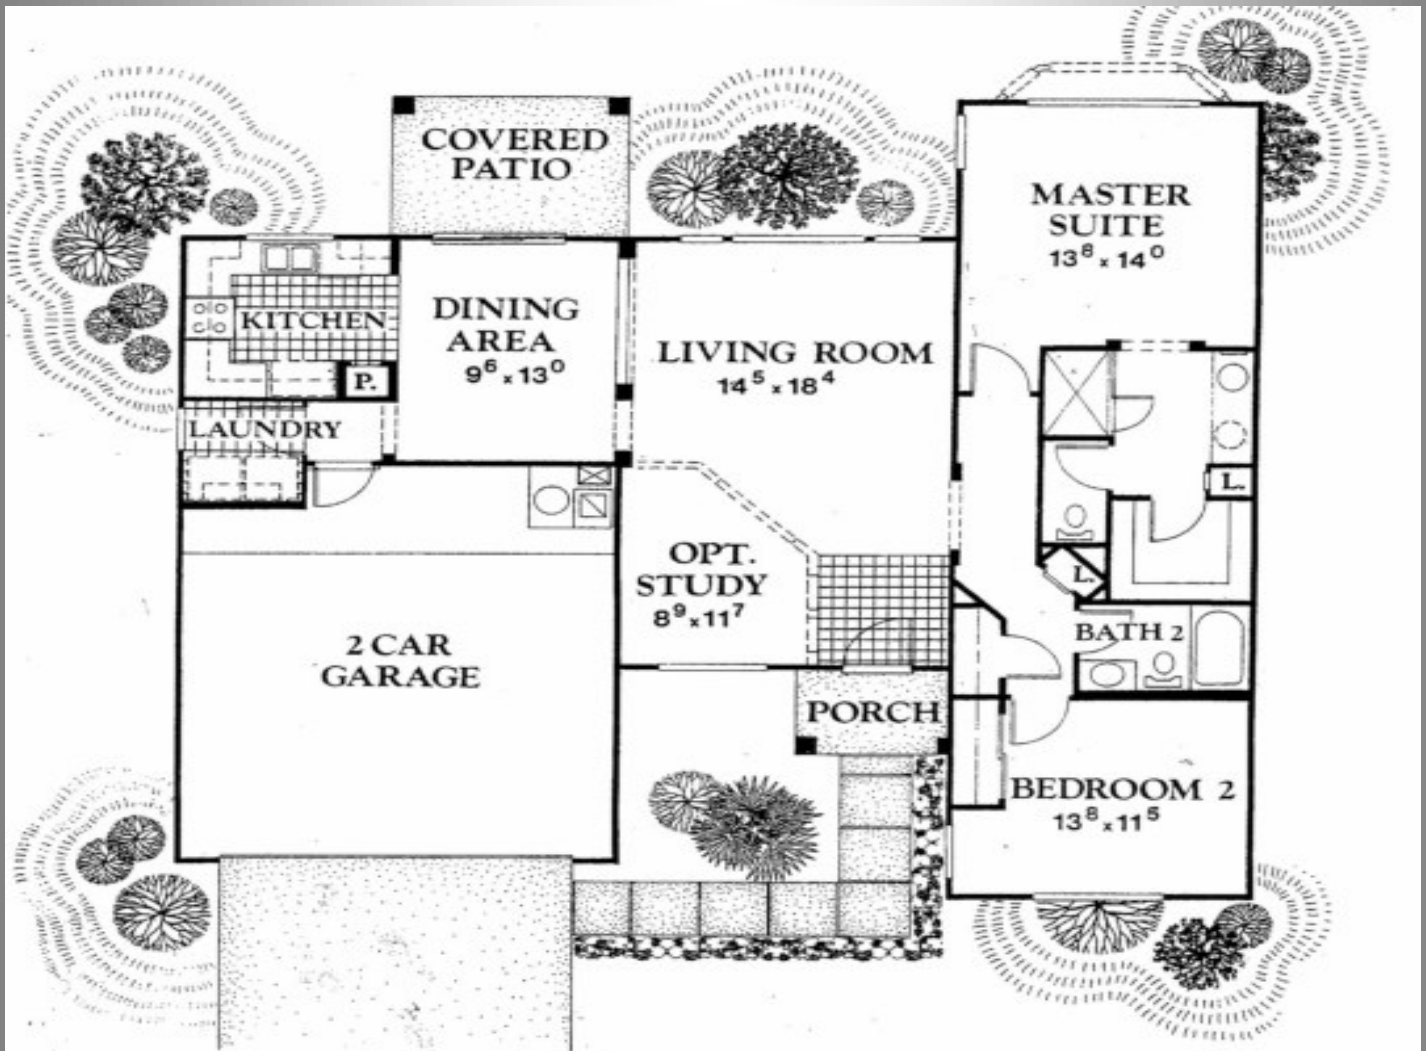

Alpine in Sun City West 1352 sqft. 2 BR, 1.75 BA

THE ALPINE C2666

Two bedrooms, two baths, optional study, covered patio, two-car garage.  
1,352 sq. ft.

The Cascade Team  
REAL ESTATE

Craig Rhodes~The Cascade Team