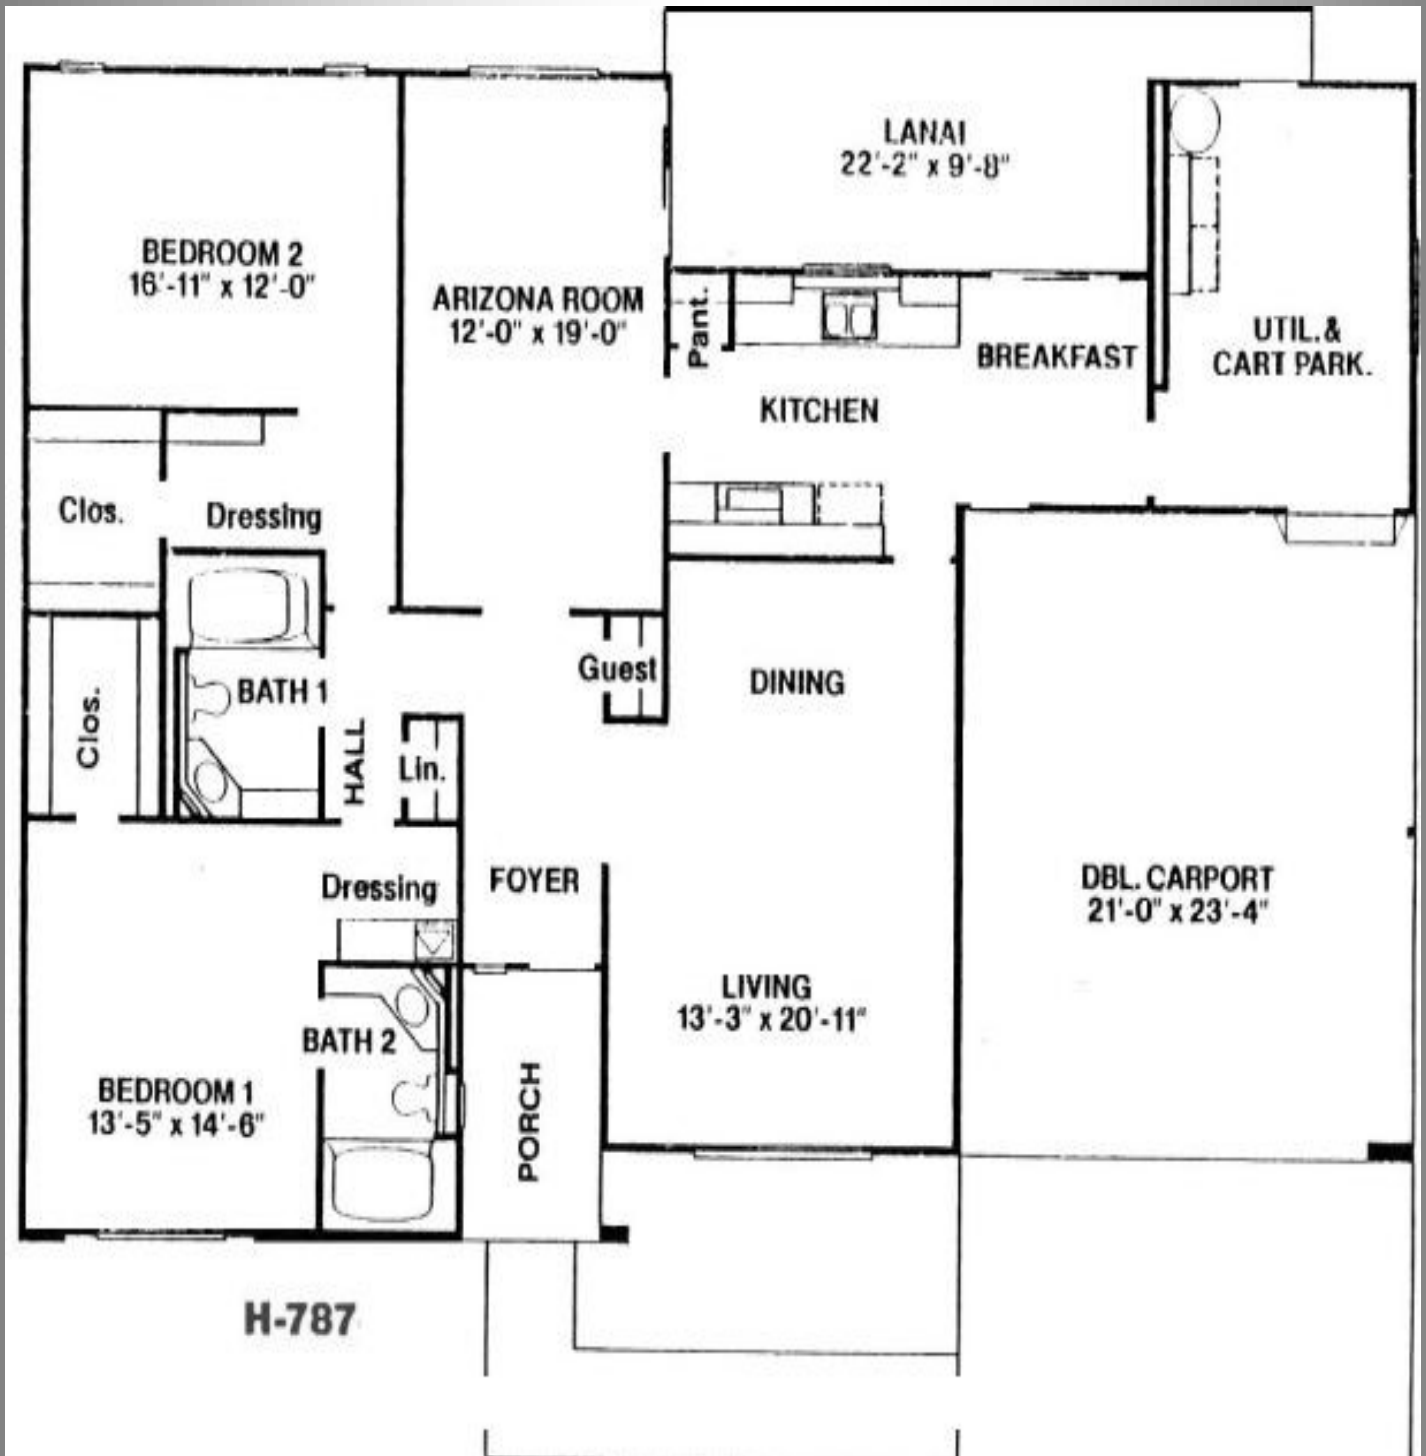

Afton Model ~ Sun City West 1710 sqft. 2 BR, 1.75 BA

Craig Rhodes | Sun City West Expert

"Excellence in Client Care"

AZ-Homes-Online.com